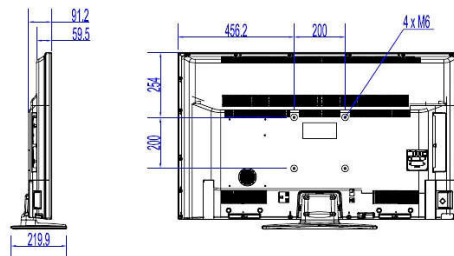

Connectivity Enhancements

- EasyLink (HDMI CEC): One touch play, System Standby, RC pass through

Design

- Colour: Black

Dimensions

- Product weight: 10.6 kg
- Set Width: 1112 mm
- Set width (with stand): 1112 mm