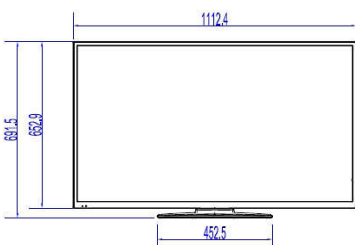

LED TV

With LED backlight you can enjoy low power consumption and beautiful images with high brightness, incredible contrast and vibrant colors

Specifications

Picture/Display

- Aspect ratio: 16:9
- Diagonal screen size (inch): 49 inch
- Diagonal screen size (metric): 123 cm
- Display: LED Full HD
- Brightness: 330 cd/m²
- Contrast ratio (typical): 4000
- Panel resolution: 1920x1080p
- Viewing angle: 178° (H) / 178° (V)

Connectivity Enhancements

- EasyLink (HDMI CEC): One touch play, System Standby, RC pass through

Design

- Colour: Black

Dimensions

- Product weight: 10.6 kg
- Set Width: 1112 mm
- Set width (with stand): 1112 mm