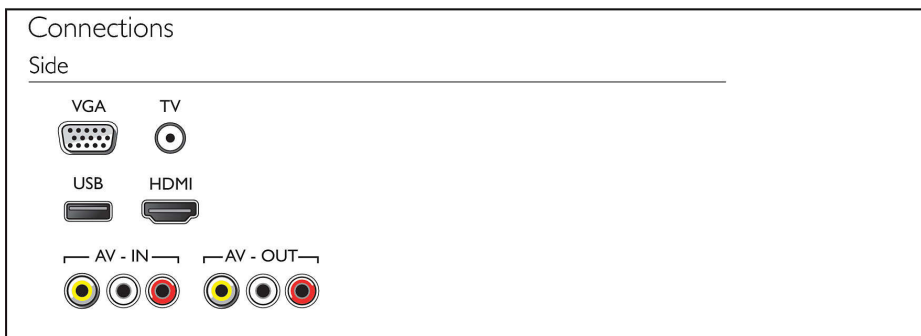

Issue date 2023-10-18

Version: 4.0.1

EAN: 87 18863 00452 4

© 2023 Koninklijke Philips N.V.
All Rights reserved.

Specifications are subject to change without notice.
Trademarks are the property of Koninklijke Philips N.V.
or their respective owners.

www.philips.com