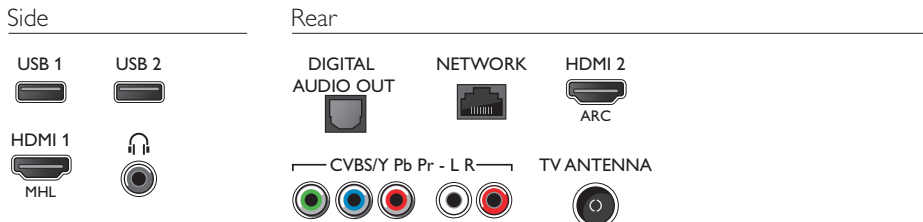

Dimensions

- Box dimensions (W x H x D): 798 x 518 x 140 mm
- Set dimensions (W x H x D): 732.5 x 429.2 x 76.8 mm
- Set dimensions with stand (W x H x D): 732.5 x 492 x 129.2 mm
- Product weight: 4.92 kg
- Product weight (+stand): 5.05 kg
- Weight incl. Packaging: 5.05 kg
- VESA wall mount compatible: 100 x 100 mm

Accessories

- Included accessories: Remote Control, Table top stand, Power cord, Quick start guide, Legal and safety brochure, 2 x AAA Batteries

Smart TV Features

- Ease of Installation: Auto detect Philips devices, Device connection wizard, Network installation wizard, Settings assistant wizard
- Ease of Use: One-stop Smart Menu button, Onscreen Usermanual
- Firmware upgradeable: Firmware auto upgrade wizard, Firmware upgradeable via USB, Online firmware upgrade
- Philips TV Remote app*: Apps, Channels, Control, TV Guide
- Program: Pause TV, USB Recording*
- Screen Format Adjustments: Basic - Fill Screen, Fit to Screen, Zoom, Stretch
- SmartTV apps*: Open Internet Browser, Social TV, Youtube, Philips store
- User Interaction: SimplyShare

Smart Interaction

- Ease of Installation: Device connection wizard
- Program: Pause TV, USB Recording*
- Signal strength indication

Smart TV

- SmartTV apps*: Netflix, Online apps, Open Internet browser, YouTube
- TV programme guide*: 8 day Electronic Program Guide

Connections

Issue date 2017-10-18

Version: 6.1.1

12 NC: 8670 001 44885
EAN: 87 18863 01207 9

© 2017 Koninklijke Philips N.V.
All Rights reserved.

Specifications are subject to change without notice.
Trademarks are the property of Koninklijke Philips N.V.
or their respective owners.

www.philips.com

* EPG and actual visibility (up to 8 days) is country and operator dependent.

* Energy consumption in kWh per year, based on the power consumption of the television operating 4 hours per day for 365 days. The actual energy consumption will depend on how the television is used.

* The TV supports DVB reception for 'Free to air' broadcast. Specific DVB operators may not be supported. An up to date list can be found in the FAQ section of the Philips support website. For some operators Conditional Access and subscription are required. Contact your operator for more information.

* (Philips) only compatible with specific Philips player device.