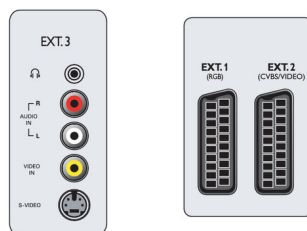

Tuner/Reception/Transmission

- Aerial Input: 75 ohm coaxial (IEC75)
- TV system: PAL I, PAL B/G, PAL D/K, SECAM B/G, SECAM D/K, SECAM L/L', DVB COFDM 2K/8K
- Video Playback: NTSC, SECAM, PAL
- Digital TV: DVB Terrestrial *
- Tuner bands: Hyperband, S-Channel, UHF, VHF
- Number of Preset Channels: 100
- Tuner Display: PLL

Connectivity

- Ext 1 Scart: Audio L/R, CVBS in/out, RGB
- Ext 2 Scart: Audio L/R, CVBS in/out, S-video in
- Ext 3: S-video in, CVBS in, Audio L/R in
- Ext 4: YPbPr, Audio L/R in
- Ext 5: HDMI
- Ext 6: HDMI

- Number of Scarts: 2
- Other connections: Headphone out, Common Interface

Power

- Ambient temperature: 5 °C to 40 °C
- Mains power: 220 - 240V, 50/60Hz
- Power consumption: 240 W
- Standby power consumption: < 1 W

Accessories

- Included accessories: Table top stand, Power cord, Quick start guide, User Manual, Registration card, Warranty certificate, Remote Control, Batteries for remote control
- Optional accessories: Floor stand

Dimensions

- Set dimensions (W x H x D): 1046 x 686 x 116 mm
- Set dimensions with stand (W x H x D): 1046 x 749 x 265 mm
- Product weight: 25 kg
- Product weight (+stand): 33 kg
- Box dimensions (W x H x D): 1152 x 788 x 313 mm
- Weight incl. Packaging: 38.5 kg

Stereo system					Transmission system					
2CS DK	NICAM DK	2CS BG	NICAM I	NICAM LL'	PAL BG	PAL D/K	PAL I	SECAM BG	SECAM DK	SECAM LL'
•	•	•	•	•	•	•	•	•	•	•

Issue date 2022-04-26

Version: 7.0.11

12 NC: 8670 000 26966
EAN: 87 12581 31573 3

© 2022 Koninklijke Philips N.V.
All Rights reserved.

Specifications are subject to change without notice.
Trademarks are the property of Koninklijke Philips N.V.
or their respective owners.

www.philips.com