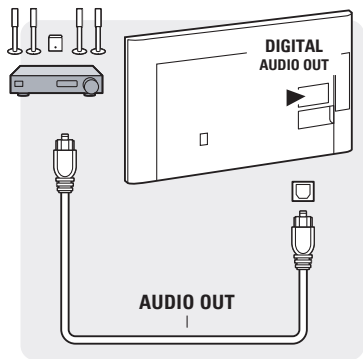

Register your product and get support at
www.philips.com/welcome

8500 series - Smart LED TV

x2

PHILIPS

p.3

or

p.5

- English** Read the safety instructions.
- Bahasa Indonesia** Bacalah petunjuk keselamatan.
- ภาษาไทย** อ่านคำแนะนำด้านความปลอดภัย
- Tiếng Việt** Đọc hướng dẫn an toàn.
- 简体中文** 请阅读安全说明。
- العربية** قراءة تعليمات السلامة.

p.6

p.6

VESA (x,y)
50": 400x200 M6
58": 400x400 M6

or

> philips.com/support

All registered and unregistered trademarks are the property of their respective owners.
Specifications are subject to change without notice.