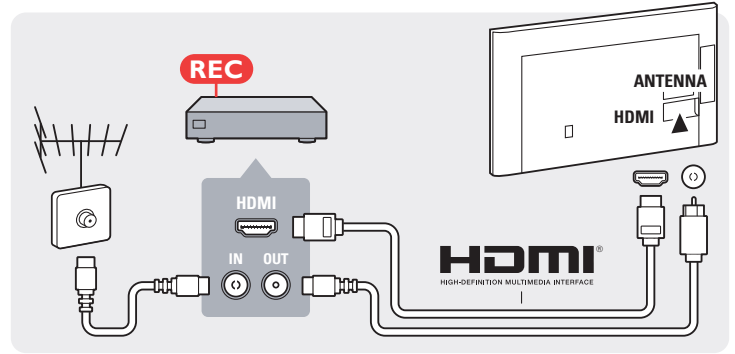

Register your product and get support at
www.philips.com/welcome

8500 series - Smart LED TV

x2

PHILIPS

p.3

or

p.5

- English** Read the safety instructions.
- Bahasa Indonesia** Bacalah petunjuk keselamatan.
- ภาษาไทย** อ่านคำแนะนำด้านความปลอดภัย
- Tiếng Việt** Đọc hướng dẫn an toàn.
- 简体中文** 请阅读安全说明。
- العربية** قراءة تعليمات السلامة.

p.6

p.6

VESA (x,y)
50": 400x200 M6
58": 400x400 M6

or

> philips.com/support

All registered and unregistered trademarks are the property of their respective owners.
Specifications are subject to change without notice.