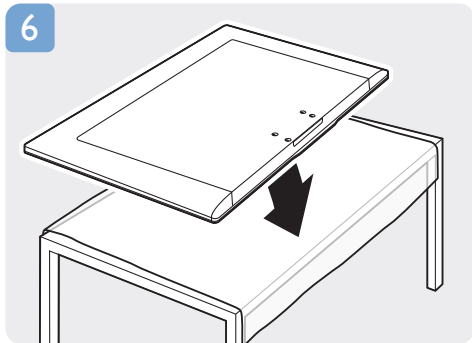

Register your product and get support at
www.philips.com/welcome

8500 series - Smart LED TV

x2

PHILIPS

p.3

or

p.5

- English** Read the safety instructions.
- Bahasa Indonesia** Bacalah petunjuk keselamatan.
- ภาษาไทย** อ่านคำแนะนำด้านความปลอดภัย
- Tiếng Việt** Đọc hướng dẫn an toàn.
- 简体中文** 请阅读安全说明。
- العربية** قراءة تعليمات السلامة.

p.6

p.6

VESA (x,y)
50": 400x200 M6
58": 400x400 M6

or

> philips.com/support

All registered and unregistered trademarks are the property of their respective owners.
Specifications are subject to change without notice.