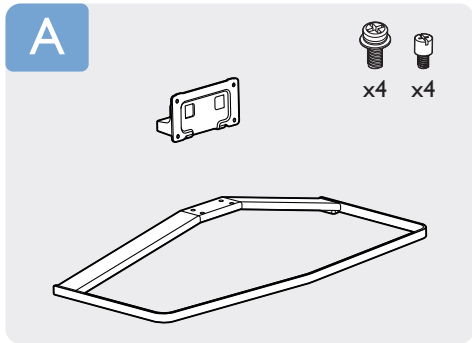

Register your product and get support at
www.philips.com/welcome

8500 series - Smart LED TV

x2

PHILIPS

p.3

or

p.5

- English** Read the safety instructions.
- Bahasa Indonesia** Bacalah petunjuk keselamatan.
- ภาษาไทย** อ่านคำแนะนำด้านความปลอดภัย
- Tiếng Việt** Đọc hướng dẫn an toàn.
- 简体中文** 请阅读安全说明。
- العربية** قراءة تعليمات السلامة.

p.6

p.6

VESA (x,y)
50": 400x200 M6
58": 400x400 M6

or

> philips.com/support

All registered and unregistered trademarks are the property of their respective owners.
Specifications are subject to change without notice.