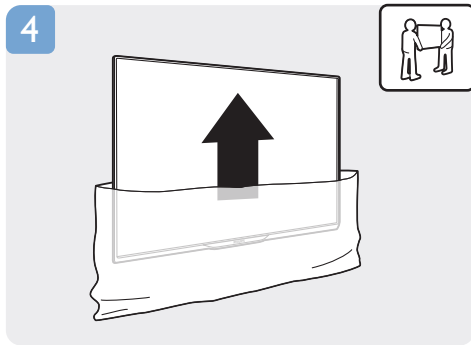

Register your product and get support at
www.philips.com/welcome

8500 series - Smart LED TV

x2

PHILIPS

p.3

or

p.5

- English** Read the safety instructions.
- Bahasa Indonesia** Bacalah petunjuk keselamatan.
- ภาษาไทย** อ่านคำแนะนำด้านความปลอดภัย
- Tiếng Việt** Đọc hướng dẫn an toàn.
- 简体中文** 请阅读安全说明。
- العربية** قراءة تعليمات السلامة.

p.6

p.6

VESA (x,y)
50": 400x200 M6
58": 400x400 M6

or

> philips.com/support

All registered and unregistered trademarks are the property of their respective owners.
Specifications are subject to change without notice.