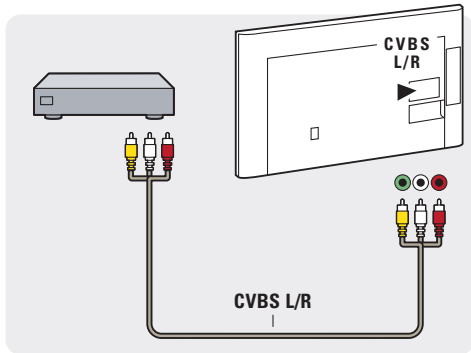

p.6

p.6

VESA (x,y)
50": 400x200 M6
58": 400x400 M6

or

> philips.com/support

All registered and unregistered trademarks are the property of their respective owners.
Specifications are subject to change without notice.