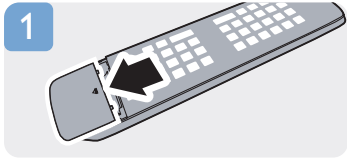

p.6

p.6

VESA (x,y)
50": 400x200 M6
58": 400x400 M6

or

> philips.com/support

All registered and unregistered trademarks are the property of their respective owners.
Specifications are subject to change without notice.