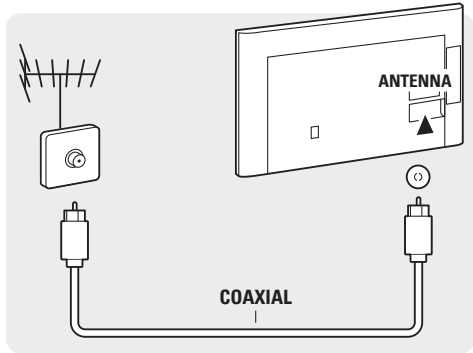

Register your product and get support at
www.philips.com/welcome

8500 series - Smart LED TV

x2

PHILIPS

p.3

or

p.5

- English** Read the safety instructions.
- Bahasa Indonesia** Bacalah petunjuk keselamatan.
- ภาษาไทย** อ่านคำแนะนำด้านความปลอดภัย
- Tiếng Việt** Đọc hướng dẫn an toàn.
- 简体中文** 请阅读安全说明。
- العربية** قراءة تعليمات السلامة.

p.6

p.6

VESA (x,y)
50": 400x200 M6
58": 400x400 M6

or

> philips.com/support

All registered and unregistered trademarks are the property of their respective owners.
Specifications are subject to change without notice.