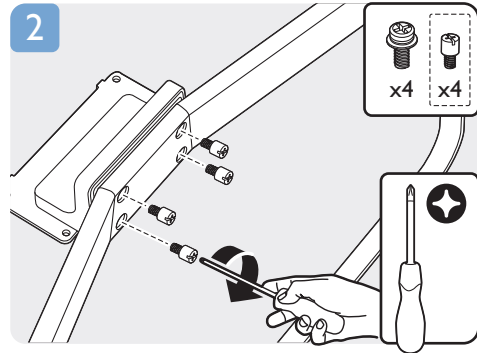

Register your product and get support at
www.philips.com/welcome

8500 series - Smart LED TV

x2

PHILIPS

p.3

or

p.5

- English** Read the safety instructions.
- Bahasa Indonesia** Bacalah petunjuk keselamatan.
- ภาษาไทย** อ่านคำแนะนำด้านความปลอดภัย
- Tiếng Việt** Đọc hướng dẫn an toàn.
- 简体中文** 请阅读安全说明。
- العربية** قراءة تعليمات السلامة.

p.6

p.6

VESA (x,y)
50": 400x200 M6
58": 400x400 M6

or

> philips.com/support

All registered and unregistered trademarks are the property of their respective owners.
Specifications are subject to change without notice.