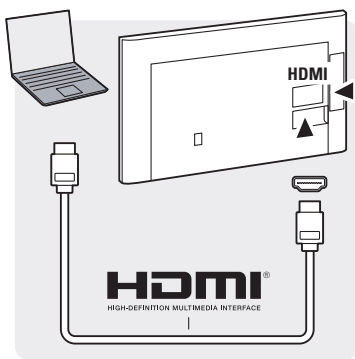

p.6

p.6

VESA (x,y)
50": 400x200 M6
58": 400x400 M6

or

> philips.com/support

All registered and unregistered trademarks are the property of their respective owners.
Specifications are subject to change without notice.