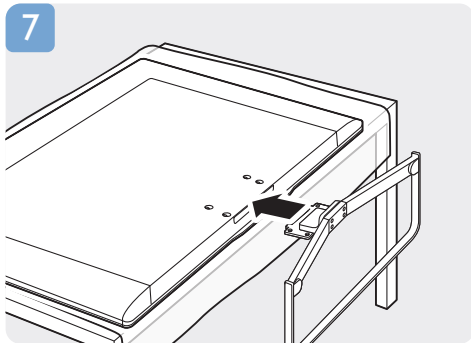

Register your product and get support at
www.philips.com/welcome

8500 series - Smart LED TV

x2

PHILIPS

p.3

or

p.5

- English** Read the safety instructions.
- Bahasa Indonesia** Bacalah petunjuk keselamatan.
- ภาษาไทย** อ่านคำแนะนำด้านความปลอดภัย
- Tiếng Việt** Đọc hướng dẫn an toàn.
- 简体中文** 请阅读安全说明。
- العربية** قراءة تعليمات السلامة.

p.6

p.6

VESA (x,y)
50": 400x200 M6
58": 400x400 M6

or

> philips.com/support

All registered and unregistered trademarks are the property of their respective owners.
Specifications are subject to change without notice.