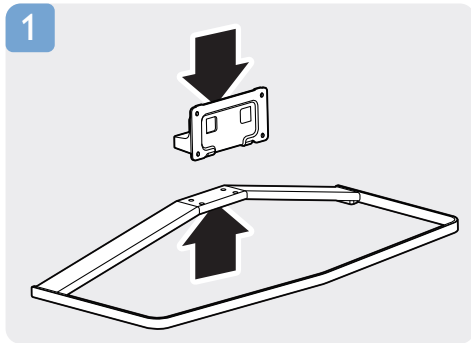

Register your product and get support at
www.philips.com/welcome

8500 series - Smart LED TV

x2

PHILIPS

p.3

or

p.5

- English** Read the safety instructions.
- Bahasa Indonesia** Bacalah petunjuk keselamatan.
- ภาษาไทย** อ่านคำแนะนำด้านความปลอดภัย
- Tiếng Việt** Đọc hướng dẫn an toàn.
- 简体中文** 请阅读安全说明。
- العربية** قراءة تعليمات السلامة.

p.6

p.6

VESA (x,y)
50": 400x200 M6
58": 400x400 M6

or

> philips.com/support

All registered and unregistered trademarks are the property of their respective owners.
Specifications are subject to change without notice.