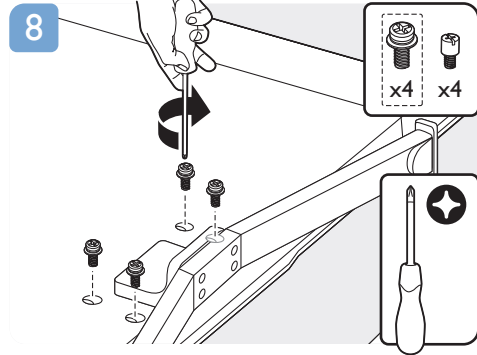

p.6

p.6

VESA (x,y)
50": 400x200 M6
58": 400x400 M6

or

> philips.com/support

All registered and unregistered trademarks are the property of their respective owners.
Specifications are subject to change without notice.