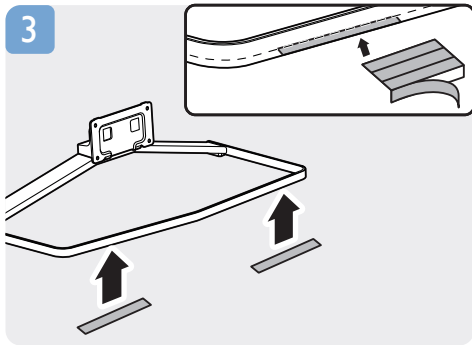

Register your product and get support at
www.philips.com/welcome

8500 series - Smart LED TV

x2

PHILIPS

p.3

or

p.5

- English** Read the safety instructions.
- Bahasa Indonesia** Bacalah petunjuk keselamatan.
- ภาษาไทย** อ่านคำแนะนำด้านความปลอดภัย
- Tiếng Việt** Đọc hướng dẫn an toàn.
- 简体中文** 请阅读安全说明。
- العربية** قراءة تعليمات السلامة.

p.6

p.6

VESA (x,y)
50": 400x200 M6
58": 400x400 M6

or

> philips.com/support

All registered and unregistered trademarks are the property of their respective owners.
Specifications are subject to change without notice.