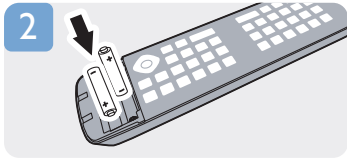

p.6

p.6

VESA (x,y)
50": 400x200 M6
58": 400x400 M6

or

> philips.com/support

All registered and unregistered trademarks are the property of their respective owners.
Specifications are subject to change without notice.