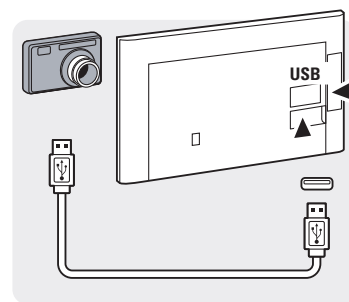

Register your product and get support at
www.philips.com/welcome

8500 series - Smart LED TV

x2

PHILIPS

p.3

or

p.5

- English** Read the safety instructions.
- Bahasa Indonesia** Bacalah petunjuk keselamatan.
- ภาษาไทย** อ่านคำแนะนำด้านความปลอดภัย
- Tiếng Việt** Đọc hướng dẫn an toàn.
- 简体中文** 请阅读安全说明。
- العربية** قراءة تعليمات السلامة.

p.6

p.6

VESA (x,y)
50": 400x200 M6
58": 400x400 M6

or

> philips.com/support

All registered and unregistered trademarks are the property of their respective owners.
Specifications are subject to change without notice.