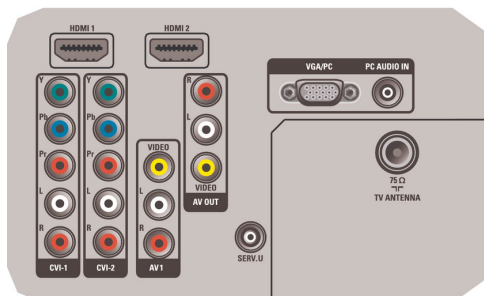

Multimedia Applications

- Playback Formats: MP3, JPEG Still pictures, MPEG1, MPEG4, RealMedia Video
- Playback enhancement: Picture slideshow

Tuner/Reception/Transmission

- Aerial Input: 75 ohm coaxial (IEC75)
- TV system: PAL B/G, PAL D/K
- Video Playback: NTSC, PAL
- Tuner bands: Hyperband, S-Channel, UHF, VHF
- Number of Preset Channels: 99

Connectivity

- AV 1: Audio L/R in, YPbPr
- AV 2: Audio L/R in, YPbPr
- AV 3: Audio L/R in, CVBS in
- Front / Side connections: HDMI v1.3, S-video in, CVBS in, Audio L/R in, Headphone out, USB
- Other connections: Monitor out, CVBS, L/R (cinch), PC-in VGA + Audio L/R in
- HDMI 1: HDMI v1.3
- HDMI 2: HDMI v1.3
- EasyLink (HDMI-CEC): One touch play, EasyLink, Remote control pass-through, System audio

control, System standby

Power

- Ambient temperature: 5 °C to 40 °C
- Mains power: 110-240V; 50-60Hz
- Power consumption: 120 W
- Standby power consumption: (typical) <0.15W

Dimensions

- Set dimensions (W x H x D): 810 x 519 x 95 mm
- Set dimensions with stand (W x H x D): 810 x 570 x 230 mm
- Weight incl. Packaging: 17.5 kg
- Product weight: 10.5 kg
- Product weight (+stand): 12.5 kg
- Box dimensions (W x H x D): 1008 x 660 x 214 mm
- VESA wall mount compatible: 200 x 200 mm

Accessories

- Included accessories: Tabletop swivel stand, Power cord, Quick start guide, User Manual, Remote Control, 2 x AAA Batteries
- User Manual: Arabic, English, French, Malay, Thai, Traditional Chinese

Rear connectors

Side

Issue date 2019-06-28

Version: 5.4.6

12 NC: 8670 000 51783
EAN: 87 12581 47814 8

© 2019 Koninklijke Philips N.V.
All Rights reserved.

Specifications are subject to change without notice.
Trademarks are the property of Koninklijke Philips N.V.
or their respective owners.

www.philips.com