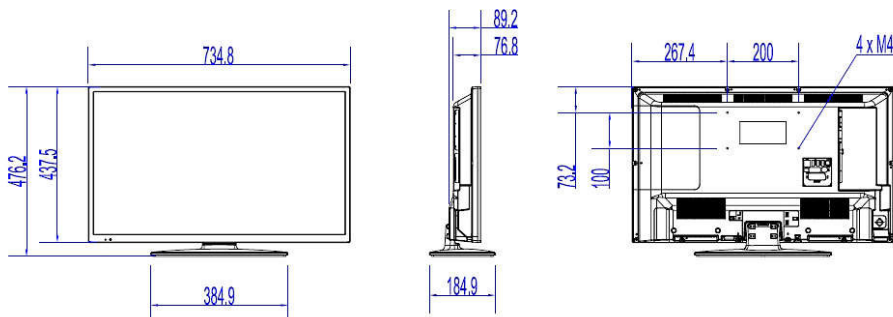

Specifications

Picture/Display

- Aspect ratio: 16:9
- Diagonal screen size (inch): 32 inch
- Diagonal screen size (metric): 80 cm
- Display: LED HD TV
- Brightness: 300 cd/m²
- Contrast ratio (typical): 4000
- Panel resolution: 1366 x 768p
- Viewing angle: 178° (H) / 178° (V)

Connectivity Enhancements

- EasyLink (HDMI CEC): One touch play, System Standby, RC pass through

Design

- Colour: Black

Dimensions

- Product weight: 5.1 kg
- Set Width: 735 mm
- Set width (with stand): 735 mm
- Wall mount compatible: M4, 200 x 100 mm
- Set Height: 438 mm
- Set Depth: 77/89 mm
- Set height (with stand): 476 mm
- Set depth (with stand): 185 mm
- Product weight (+stand): 5.6 kg