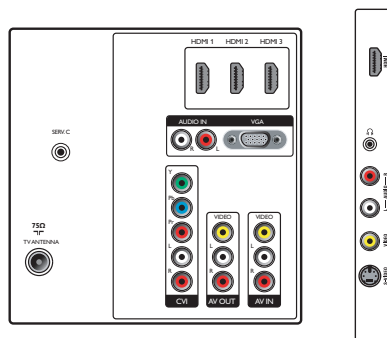

Connectivity

- AV 1: Audio L/R in, YPbPr
- AV 2: Audio L/R in, CVBS in
- HDMI 1: HDMI v1.3
- HDMI 2: HDMI v1.3
- HDMI 3: HDMI v1.3
- EasyLink (HDMI-CEC): One touch play, System info (menu language), System standby
- Front / Side connections: HDMI v1.3, S-video in, CVBS in, Audio L/R in, Headphone Out
- Other connections: PC-in VGA + Audio L/R in

Power

- Ambient temperature: 5 °C to 40 °C
- Mains power: 100-240V, 50/60Hz
- Power consumption: 220 W
- Standby power consumption: (typical) <0.15W

Dimensions

- Set dimensions (W x H x D): 1046 x 645 x 88 mm
- Set dimensions with stand (W x H x D): 1046 x 716 x 262 mm
- Weight incl. Packaging: 31.5 kg
- Product weight: 20 kg
- Product weight (+stand): 25.5 kg
- Box dimensions (W x H x D): 1171 x 810 x 333 mm
- VESA wall mount compatible: 400 x 400 mm

Accessories

- Included accessories: Tabletop swivel stand, Power cord, Quick start guide, User Manual, Registration card, Warranty certificate, Remote Control, Batteries for remote control

Issue date 2012-01-20