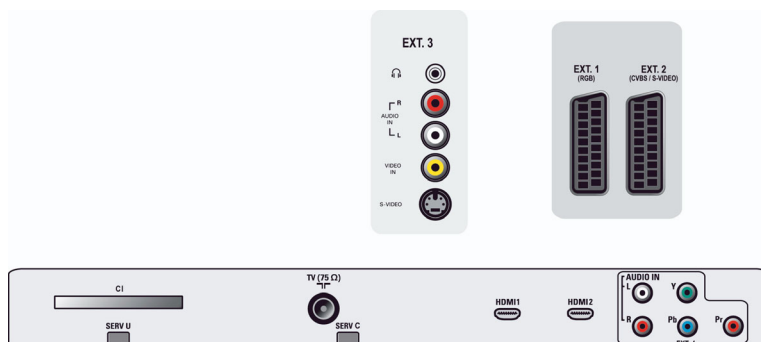

- Warranty certificate, Remote Control, Batteries for remote control
- Optional accessories: Floor stand

Dimensions

- Colour cabinet: Full Black cabinet with High Gloss deco front
- Set dimensions (W x H x D): 1158 x 821 x 117 mm
- Set dimensions with stand (W x H x D): 1158 x 821 x 325 mm
- Product weight: 31 kg
- Product weight (+stand): 41 kg
- Box dimensions (W x H x D): 1260 x 857 x 306 mm
- Weight incl. Packaging: 46 kg
- VESA wall mount compatible: 600 x 400 mm

Tuner/Reception/Transmission

- Aerial Input: 75 ohm coaxial (IEC75)
- TV system: PAL I, PAL B/G, PAL D/K, SECAM B/G, SECAM D/K, SECAM L/L', DVB COFDM 2K/8K
- Video Playback: NTSC, SECAM, PAL
- DVB: DVB Terrestrial*
- Tuner bands: Hyperband, S-Channel, UHF, VHF
- Number of Pre-set Channels: 100
- Tuner Display: PLL

Connectivity

- Ext 1 Scart: Audio L/R, CVBS in/out, RGB
- Ext 2 Scart: Audio L/R, CVBS in/out, S-video in
- Ext 3: S-video in, CVBS in, Audio L/R in
- Ext 4: YPbPr, Audio L/R in
- Ext 5: HDMI
- Ext 6: HDMI
- Number of Scarts: 2
- Other connections: Headphone out, Common Interface

Power

- Ambient temperature: 5°C to 40°C
- Mains power: 220 - 240 V, 50/60 Hz
- Power consumption: 300 W
- Standby power consumption: < 1 W

Accessories

- Included Accessories: Tabletop stand, Power cord, Quick start guide, User Manual, Registration card,

Issue date 2011-08-04

Version: 4.0.6

12 NC: 8670 000 25293
EAN: 87 12581 30173 6

© 2011 Koninklijke Philips Electronics N.V.
All Rights reserved.

Specifications are subject to change without notice.
Trademarks are the property of Koninklijke Philips Electronics N.V. or their respective owners.

www.philips.com