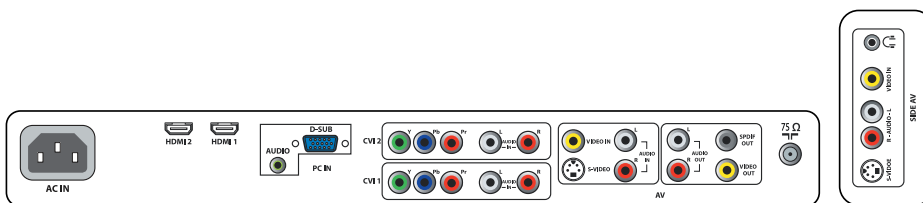

Connectivity

- AV 1: Audio L/R in, YPbPr
- AV 2: Audio L/R in, YPbPr
- AV 3: Audio L/R in, CVBS in, S-Video in
- AV 4: HDMI
- AV 5: HDMI
- Front / Side connections: Audio L/R in, CVBS in, Headphone out, S-video in
- Other connections: Analog audio Left/Right out, Composite video (CVBS) out, PC Audio in, PC-In VGA, S/PDIF out (coaxial)

Accessories

- Included Accessories: Table top stand, Power cord, Quick start guide, User Manual, Warranty certificate, Remote Control, Batteries for remote control

Dimensions

- Color cabinet: Silver, high gloss black
- Set dimensions (W x H x D): 924 x 615 x 99.5 mm
- Set dimensions with stand (W x H x D): 924 x 676 x 280 mm
- Product weight: 19.2 kg
- Product weight (+stand): 26 kg
- Box dimensions (W x H x D): 1124 x 740 x 332 mm
- Weight incl. Packaging: 33 kg
- VESA wall mount compatible: 400 x 200 mm