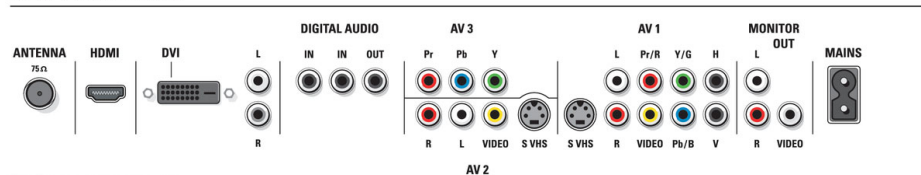

Tuner/Reception/Transmission

- Tuner bands: Hyperband, S-Channel, UHF, VHF
- TV system: PAL, SECAM
- Video Playback: NTSC, PAL, SECAM
- Aerial Input: 75 ohm coaxial (IEC75)

Connectivity

- Other connections: Analog audio Left/Right out, S/PDIF in (coaxial), S/PDIF out (coaxial)
- AV 1: (1, 2, 3Fh autoranging), Audio L/R in, Component Video in, CVBS in, RGB+H/V, Y/C, YPbPr
- AV 2: Audio L/R in, CVBS, Y/C
- AV 3: (1, 2, 3Fh autoranging), S/PDIF digital coaxial, YPbPr

- AV 4: (1, 2, 3Fh autoranging), Audio L/R in, DVI-I, HDCP, VGA PC-in, YPbPr
- AV 5: HDMI
- Front / Side connections: 2x USB, Audio L/R in, CVBS in, Headphone out, Multi-slot memory card reader, S-video in

Power

- Power consumption: 239 W
- Standby power consumption: 1
- Mains power: AC 220 - 240 V +/- 10%
- Ambient temperature: 5 °C to 40 °C

Dimensions

- Product dimensions (WxDxH): 1238 x 755 x 96mm
- Product weight: 36 kg
- Carton dimensions (WxDxH): 1330 x 960 x 330mm
- Weight incl. Packaging: 49 kg
- Color cabinet: Pearl - White Silver (11092)

Accessories

- Included Accessories: DVI-I to VGA adapter, Motorised RC swivel stand, Wall mounting bracket

Rear connectors