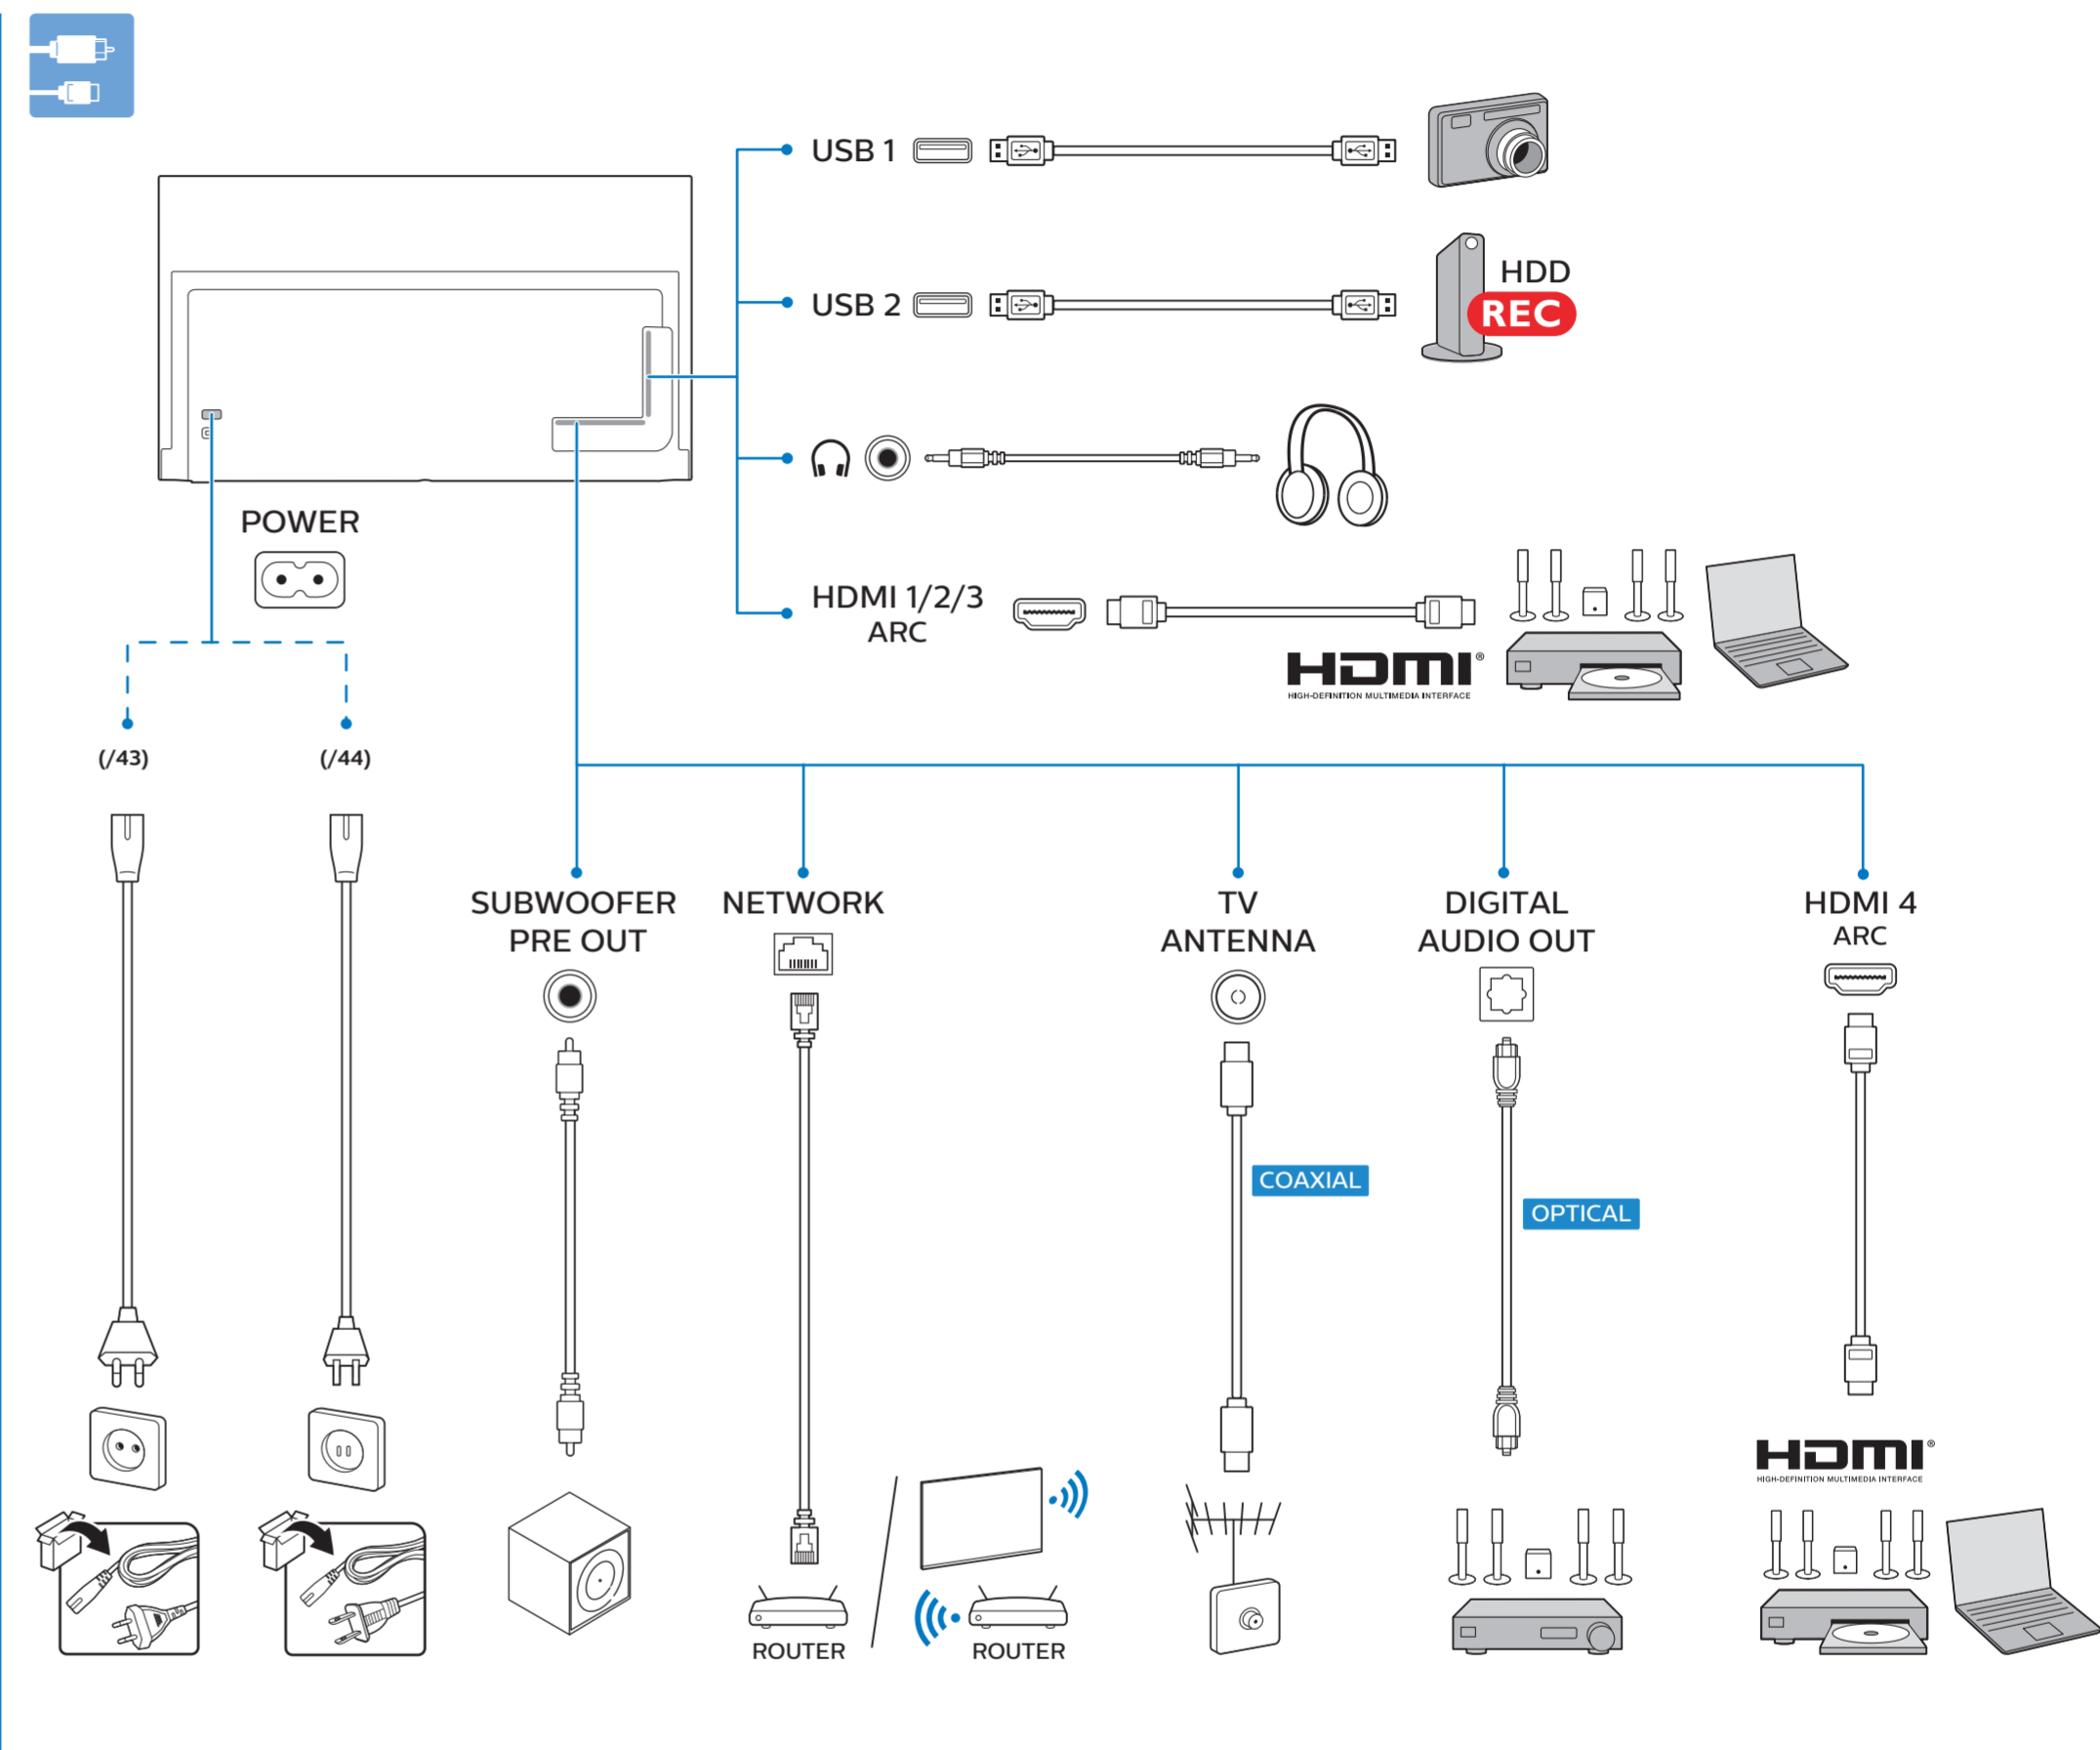

English Read the safety instructions.
Español Lea la información de seguridad.

Registre su producto y obtenga asistencia en www.philips.com/TVsupport