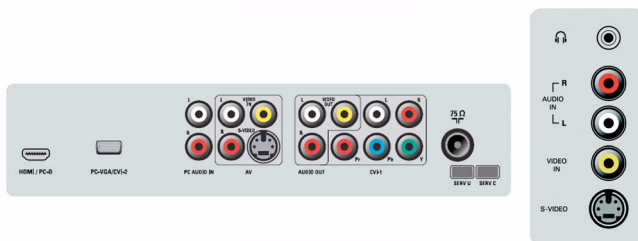

Tuner/Reception/Transmission

- Tuner bands: Hyperband, S-Channel, UHF, VHF
- TV system: NTSC, PAL N, PAL M
- Video Playback: NTSC, PAL, PAL B/G
- Aerial Input: 75 ohm coaxial (IEC75)
- Tuner Display: PLL
- Number of Preset Channels: 125

Connectivity

- Number of AV connections: 5
- Other connections: Antenna IEC75, Monitor out L/R (Cinch)
- AV 1: YPbPr (2Fh), Audio L/R in
- AV 2: CVBS, S-Video, Audio L/R in
- AV 3: VGA PC-in, YPbPr (2Fh), Audio L/R in
- Front / Side connections: CVBS in, Headphone Out, S-video in, Audio L/R in
- AV 4: HDMI

Power

- Power consumption: 110 W Normal Operation W
- Standby power consumption: 1 W <
- Ambient temperature: 5 °C to 40 °C
- Mains power: 100-250V, 50-60Hz

Dimensions

- Product weight: 16 kg
- Product weight (lb): 35.2
- Weight incl. Packaging: 17.6 kg
- Dimensions (with base) (W x H x D): 804.5 x 477 x 222 mm
- Set dimensions (W x H x D): 804.5 x 436 x 114 mm
- Box dimensions (W x H x D): 876 x 209 x 601 mm

Accessories

- Included accessories: Power cord, Quick start guide, Registration card, Remote Control, User Manual, Table top stand, VGA to YPbPr-Cinch cable, Batteries for remote control

Loudspeakers

- Built-in speakers: 2

stereo system	transmission system			
BTSC	PAL	PAL	NTSC	NTSC
DBX	M	N	M	N
	o	o	o	o

Issue date 2012-01-20

Version: 5.0.6

12 NC: 8670 000 22687
EAN: 87 10895 91258 7

© 2012 Koninklijke Philips Electronics N.V.
All Rights reserved.

Specifications are subject to change without notice.
Trademarks are the property of Koninklijke Philips Electronics N.V. or their respective owners.

www.philips.com

* Avoid extensive use of the set in a volume higher than 85 decibel because this may damage your hearing.