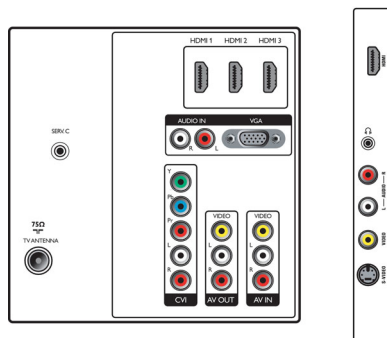

Connectivity

- AV 1: Audio L/R in, YPbPr
- AV 2: Audio L/R in, CVBS in
- HDMI 1: HDMI v1.3
- HDMI 2: HDMI v1.3
- HDMI 3: HDMI v1.3
- EasyLink (HDMI-CEC): One touch play, System info (menu language), System standby
- Front / Side connections: HDMI v1.3, S-video in, CVBS in, Audio L/R in, Headphone out
- Other connections: PC-in VGA + Audio L/R in

Power

- Ambient temperature: 5 °C to 40 °C
- Mains power: 100-240V, 50/60Hz
- Power consumption: 330 W
- Standby power consumption: (typical) <0.15W

Dimensions

- Set dimensions (W x H x D): 1302 x 798 x 116 mm
- Set dimensions with stand (W x H x D): 1302 x 875 x 325 mm
- Weight incl. Packaging: 53 kg
- Product weight: 38 kg
- Product weight (+stand): 46 kg
- Box dimensions (W x H x D): 1415 x 954 x 401 mm
- VESA wall mount compatible: 400 x 400 mm

Accessories

- Included Accessories: Tabletop swivel stand, Power cord, Quick start guide, User Manual, Registration card, Warranty certificate, Remote Control, Batteries for remote control

Issue date 2019-06-28