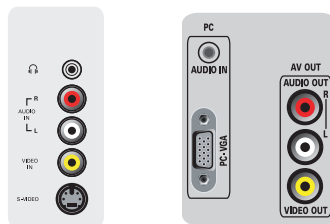

Tuner/Reception/Transmission

- Aerial Input: 75 ohm coaxial (IEC75)
- TV system: PAL I, PAL B/G, PAL D/K, SECAM B/G, SECAM D/K
- Video Playback: NTSC, SECAM, PAL
- Tuner bands: Hyperband, S-Channel, UHF, VHF
- Number of Preset Channels: 100
- Tuner Display: PLL

Connectivity

- AV 1: Audio L/R in, YPbPr
- AV 2: Audio L/R in, YPbPr
- AV 3: Audio L/R in, CVBS in, S-Video in
- AV 4: HDMI
- AV 5: HDMI
- Number of AV connections: 7
- Front / Side connections: Audio L/R in, CVBS in, Headphone Out, S-video in
- Other connections: Monitor out, CVBS, L/R (cinch), PC Audio in, PC-In VGA

Power

- Ambient temperature: 5 °C to 40 °C
- Mains power: 100-240V, 50/60Hz
- Power consumption: 240 W
- Standby power consumption: <1W

Accessories

- Included accessories: Tabletop swivel stand, Power cord, Quick start guide, User Manual, Registration

card, Warranty certificate, Remote Control, Batteries for remote control

Dimensions

- Set dimensions (W x H x D): 1046 x 686 x 116 mm
- Set dimensions with stand (W x H x D): 1046 x 747 x 265 mm
- Product weight: 26.5 kg
- Product weight (+stand): 33.5 kg
- Box dimensions (W x H x D): 1148 x 795 x 277 mm
- Weight incl. Packaging: 40 kg
- VESA wall mount compatible: 600 x 400 mm

Issue date 2012-01-20

Version: 6.0.24

12 NC: 8670 000 29257
EAN: 87 12581 33031 6

© 2012 Koninklijke Philips Electronics N.V.
All Rights reserved.

Specifications are subject to change without notice.
Trademarks are the property of Koninklijke Philips
Electronics N.V. or their respective owners.

www.philips.com