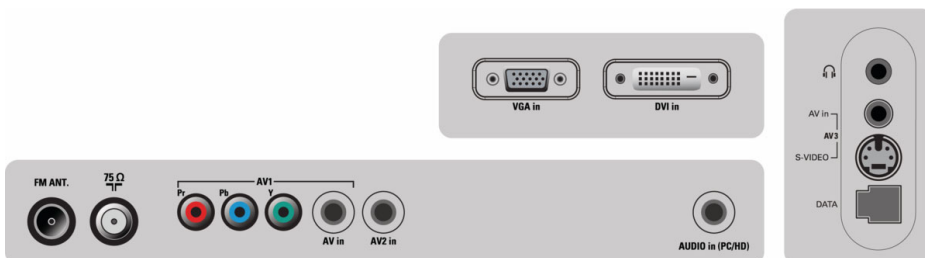

Connectivity

- Number of AV connections: 3
- Other connections: PC-in VGA + Audio L/R in, Antenna IEC75, FM Antenna, DVI-D
- AV 1: CVI, CVBS in
- AV 2: S-Video Y/C, CVBS
- Front / Side connections: Audio in, CVBS in, Headphone out, S-video in

Power

- Power consumption: 55 W W
- Standby power consumption: < 2 W
- Ambient temperature: 5 °C to 40 °C
- Power supply: AC 90-240

Dimensions

- Product weight: 6 kg
- Dimensions (with base) (W x H x D): 528 x 375 x 240 mm

Accessories

- Included Accessories: Component video cable (R/G/B), Mini jack to Cinch (Female), Power cord, Quick start guide, Registration card, Remote Control, RF antenna cable, User Manual

Issue date 2022-04-26