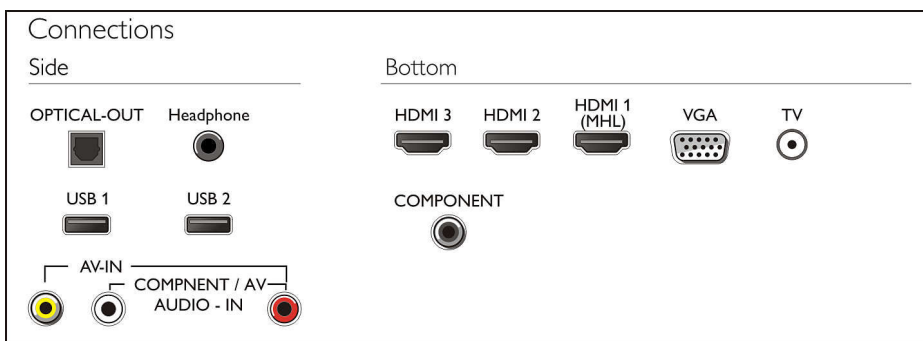

Issue date 2023-10-18

Version: 3.2.1

EAN: 87 18863 01395 3

© 2023 Koninklijke Philips N.V.
All Rights reserved.

Specifications are subject to change without notice.
Trademarks are the property of Koninklijke Philips N.V.
or their respective owners.

www.philips.com

* EPG and actual visibility (up to 8 days) is country and operator dependent.

* The TV supports DVB reception for 'Free to air' broadcast. Specific DVB operators may not be supported. An up to date list can be found in the FAQ section of the Philips support website. For some operators Conditional Access and subscription are required. Contact your operator for more information.

* (Philips) only compatible with specific Philips player device.