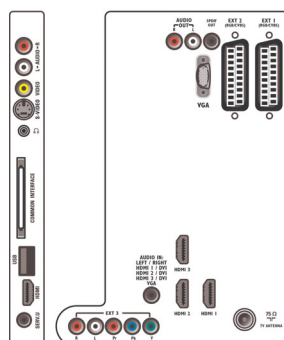

Connectivity

- Ext 1 Scart: Audio L/R, CVBS in, RGB
- Ext 2 Scart: Audio L/R, CVBS in, RGB
- Ext 3: YPbPr, Audio L/R in
- Front/Side connections: HDMI v1.3, S-video in, CVBS in, Audio L/R in, Headphones Out, USB
- Other connections: Analogue audio Left/Right out, PC Audio in, PC-In VGA, S/PDIF out (coaxial), Common Interface Plus (CI+), Common Interface
- HDMI 1: HDMI v1.3
- HDMI 2: HDMI v1.3

- HDMI 3: HDMI v1.3
- EasyLink (HDMI-CEC): One touch play, Remote control pass-through, System audio control, System standby

Power

- Ambient temperature: 5°C to 35°C
- Mains power: 220 - 240 V, 50 Hz
- Power consumption (typical): 149 W
- Standby power consumption: 0.15 W

Dimensions

- Set dimensions (W x H x D): 1106 x 666 x 92 mm
- Set dimensions with stand (W x H x D): 1106 x 717 x 309 mm
- Weight incl. Packaging: 33.1 kg
- Product weight: 20.1 kg
- Product weight (+stand): 25.3 kg
- Box dimensions (W x H x D): 1349 x 746 x 266 mm
- VESA wall mount compatible: 400 x 400 mm

Accessories

- Included accessories: Tabletop swivel stand, Power cord, Quick start guide, User Manual, Warranty certificate, Remote Control, Batteries for remote control

Issue date 2022-04-26

Version: 7.10.6