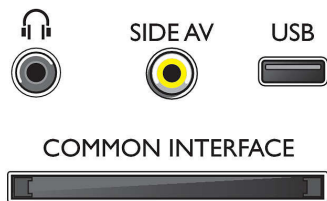

Sound

- Output power (RMS): 5W (2 x 2.5W)
- Sound Enhancement: Auto Volume Leveller, Clear Sound, Dynamic Bass Enhancement, Equalizer

Connectivity

- Number of AV connections: 1
- Number of HDMI connections: 2
- Number of scarts (RGB/CVBS): 1
- Number of USBs: 1
- Other connections: Antenna IEC75, Common Interface Plus (CI+), Digital audio out (coaxial), PC-in VGA + Audio L/R in, Headphone out, 12-volt DC input

Power

- Mains power: AC 220-240 V; 50-60 Hz (power adapter) and DC 12 V (car plug)
- Ambient temperature: 5°C to 35°C
- Standby power consumption: 0.3 W
- Energy Label Class: A
- EU Energy Label power: 22 W
- Annual energy consumption: 32 kWh

Accessories

- Included accessories: Remote Control, 2 x AAA Batteries, Tabletop stand, Quick start guide, Legal and safety brochure, Warranty Leaflet, User Manual, Side AV Connection Cable, 12-volt cable, 12-volt DC power car adapter

Dimensions

- Set Width: 516 mm
- Set Height: 317 mm
- Set Depth: 35 mm
- Product weight: 2.8 kg
- Set width (with stand): 516 mm
- Set height (with stand): 353 mm
- Set depth (with stand): 134 mm
- Product weight (+stand): 3 kg
- Box width: 653 mm
- Box height: 410 mm
- Box depth: 120 mm
- Weight incl. Packaging: 6.2 kg
- Compatible wall mount: 75 x 75 mm

Side