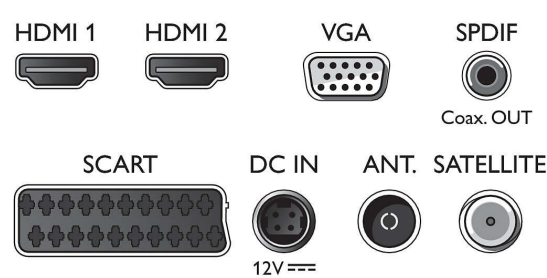

Rear

Issue date 2023-10-18

Version: 1.2.2

EAN: 87 12581 69423 4

© 2023 Koninklijke Philips N.V.
All Rights reserved.

Specifications are subject to change without notice.
Trademarks are the property of Koninklijke Philips N.V.
or their respective owners.

www.philips.com

* USB recording for digital channels only, recordings may be limited by broadcast copy protection (CI+). Country and channel restrictions may apply.

* The TV supports DVB reception for 'Free to air' broadcast. Specific DVB operators may not be supported. An up to date list can be found in the FAQ section of the Philips support website. For some operators Conditional Access and subscription are required. Contact your operator for more information.

* Energy consumption in kWh per year based on the power consumption of the television operating 4 hours per day for 365 days. The actual energy consumption will depend on how the television is used.

* EPG and actual visibility (up to 8 days) is country- and operator-dependent.