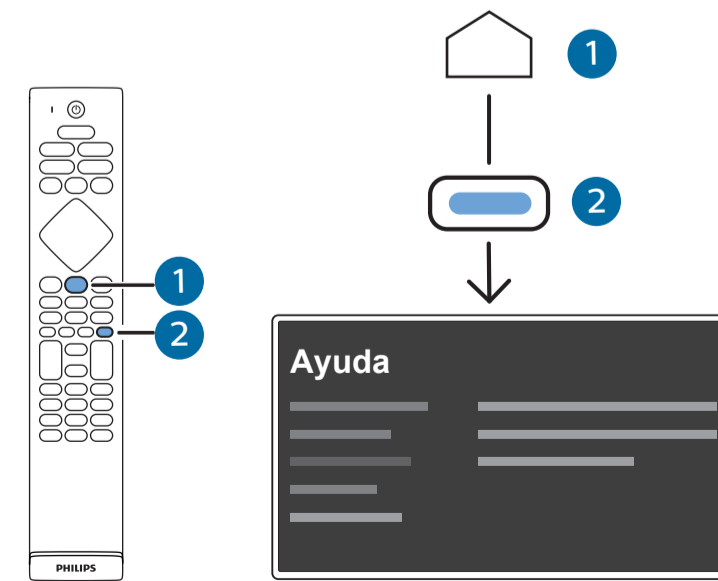

English Read the safety instructions.
Español Lea la información de seguridad.

Registre su producto y obtenga asistencia en www.philips.com/TVsupport

B

VESA (x, y)

55" 200x300mm M6 (L: 10mm~16mm) 139 cm
65" 300x300mm M6 (L: 12mm~20mm) 164 cm

USB 1

HDMI 1 ARC

HDMI

POWER

DIGITAL AUDIO OUT

OPTICAL

USB 2

NETWORK

ROUTER

ROUTER

TV ANTENNA

COAXIAL

HDMI 2/3/4

HDMI