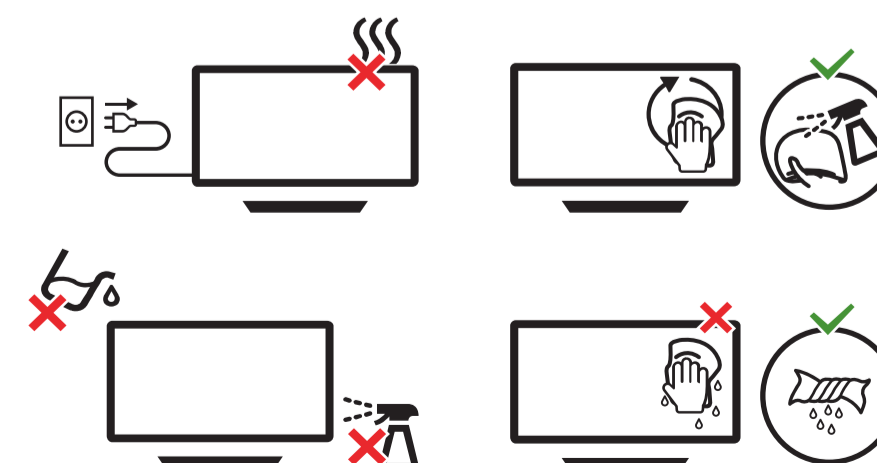

English Read the safety instructions.
Español Lea la información de seguridad.

Registre su producto y obtenga asistencia en www.philips.com/TVsupport

B

VESA (x, y)

55" 200x300mm M6 (L: 10mm~16mm) 139 cm
65" 300x300mm M6 (L: 12mm~20mm) 164 cm

USB 1

HDMI 1 ARC

HDMI

POWER

DIGITAL AUDIO OUT

OPTICAL

USB 2

NETWORK

ROUTER

ROUTER

TV ANTENNA

COAXIAL

HDMI 2/3/4

HDMI