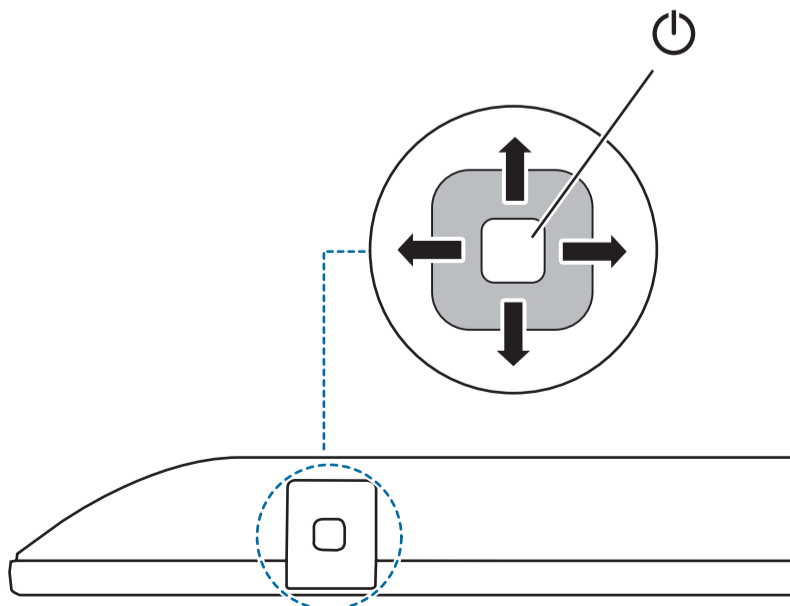

English Read the safety instructions.
Español Lea la información de seguridad.

Registre su producto y obtenga asistencia en www.philips.com/TVsupport

B

VESA (x, y)

55" 200x300mm M6 (L: 10mm~16mm) 139 cm
65" 300x300mm M6 (L: 12mm~20mm) 164 cm

USB 1

HDMI 1 ARC

HDMI

POWER

DIGITAL AUDIO OUT

OPTICAL

USB 2

NETWORK

ROUTER

ROUTER

TV ANTENNA

COAXIAL

HDMI 2/3/4

HDMI