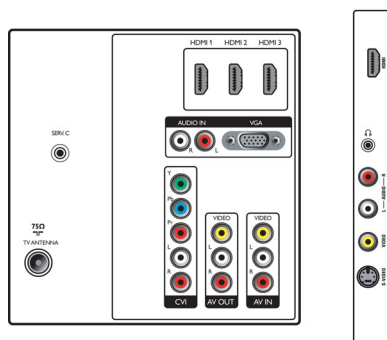

Connectivity

- AV 1: Audio L/R in, YPbPr
- AV 2: Audio L/R in, CVBS in
- HDMI 1: HDMI v1.3
- HDMI 2: HDMI v1.3
- HDMI 3: HDMI v1.3
- EasyLink (HDMI-CEC): One touch play, System info (menu language), System standby
- Front / Side connections: HDMI v1.3, S-video in, CVBS in, Audio L/R in, Headphone out
- Other connections: PC-in VGA + Audio L/R in

Power

- Ambient temperature: 5 °C to 40 °C
- Mains power: 100-240V, 50/60Hz
- Power consumption: 220 W
- Standby power consumption: (typical) <0.15W

Dimensions

- Set dimensions (W x H x D): 1046 x 645 x 88 mm
- Set dimensions with stand (W x H x D): 1046 x 716 x 262 mm
- Weight incl. Packaging: 31.5 kg
- Product weight: 20 kg
- Product weight (+stand): 25.5 kg
- Box dimensions (W x H x D): 1171 x 810 x 333 mm
- VESA wall mount compatible: 400 x 400 mm

Accessories

- Included Accessories: Tabletop swivel stand, Power cord, Quick start guide, User Manual, Registration card, Warranty certificate, Remote Control, Batteries for remote control

Issue date 2019-06-28