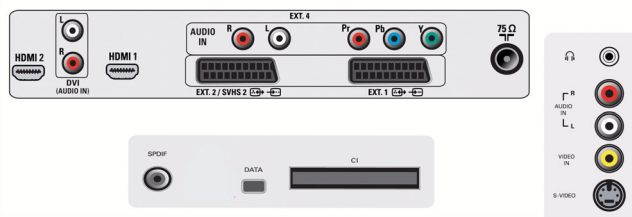

Connectivity

- **Ext 1 Scart:** Audio L/R, CVBS in/out, RGB
- **Ext 2 Scart:** Audio L/R, CVBS in/out, S-video in, RGB out
- **Other connections:** Common Interface, S/PDIF out (coaxial), Antenna IEC75
- **Front / Side connections:** CVBS in, Headphone out, S-video in, Audio L/R in
- **Ext 4:** YPbPr
- **Ext 5:** HDMI
- **Ext 6:** HDMI
- **Number of Scarts:** 2

Power

- **Power consumption:** TBC W
- **Standby power consumption:** < 1 W
- **Ambient temperature:** +5 -/+ 40 C
- **Mains power:** AC 220 - 240 V +/- 10%
- **Power supply:** AC 90-240

Dimensions

- **Product weight:** 19.2 kg
- **Weight incl. Packaging:** 22.5 kg
- **Dimensions (with base) (H x D):** 558 x 233 mm
- **Colour cabinet:** Silver Frost Bi-Colour with Tempered Glass Deco Front
- **Set dimensions (W x H x D):** 935 x 516.5 x 120 mm
- **Box dimensions (W x H x D):** 1012 x 698 x 240 mm
- **Dimensions (without base) (H x D):** 516.5 x 120 mm
- **VESA wall mount compatible:** 200,100 mm

Accessories

- **Included Accessories:** Power cord, Quick start guide, Registration card, Remote Control, User Manual, Batteries for remote control, Table top stand, Warranty certificate
- **Optional accessories:** Floor stand

Loudspeakers

- **Built-in speakers:** 4
- **Loudspeaker types:** Dome tweeter

Stereo system					Transmission system					
2CS DK	NICAM DK	2CS BG	NICAM I	NICAM LL'	PAL BG	PAL D/K	PAL I	SECAM BG	SECAM DK	SECAM LL'
•	•	•	•	•	•	•	•	•	•	•