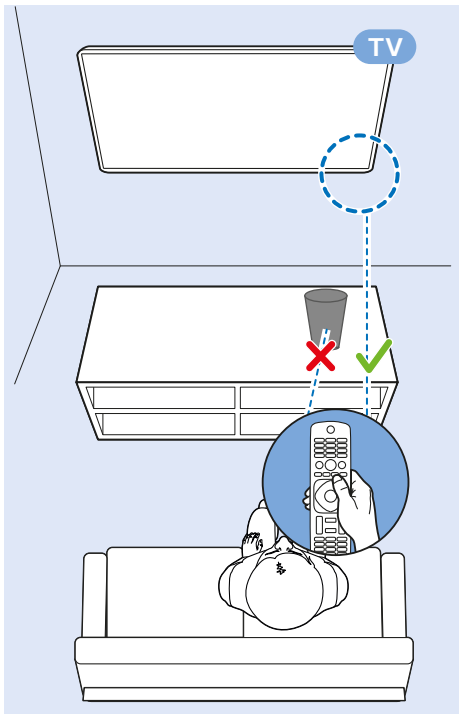

## USB Hard Drive

## USB Flash Drive

50"

VESA (x, y) 200x200 mm M6

126 cm

55"

VESA (x, y) 200x200 mm M6

139 cm

[www.philips.com/TVsupport](http://www.philips.com/TVsupport)