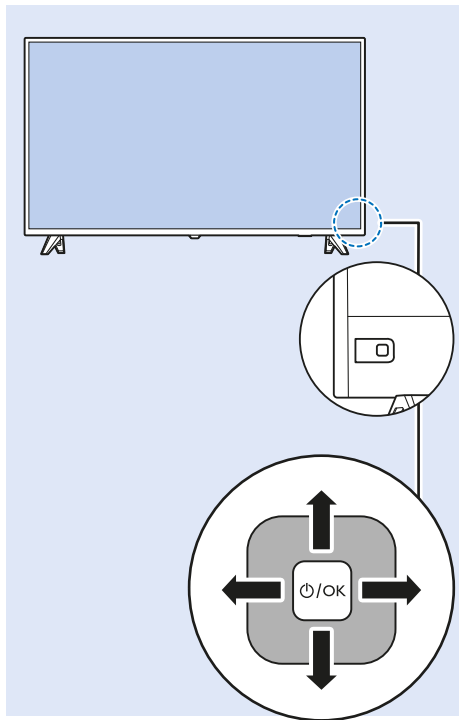

## USB Hard Drive

## USB Flash Drive

50"

VESA (x, y) 200x200 mm M6

126 cm

55"

VESA (x, y) 200x200 mm M6

139 cm

[www.philips.com/TVsupport](http://www.philips.com/TVsupport)