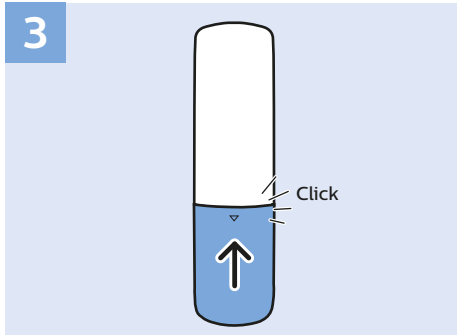

## USB Flash Drive

50"

VESA (x, y) 200x200 mm M6

126 cm

55"

VESA (x, y) 200x200 mm M6

139 cm

[www.philips.com/TVsupport](http://www.philips.com/TVsupport)