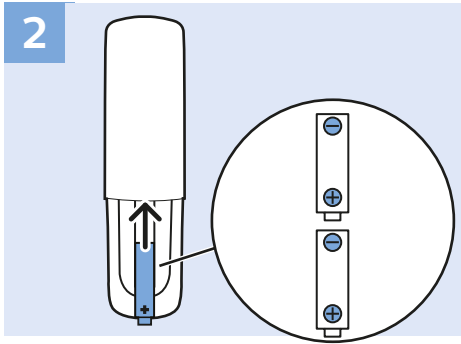

## USB Flash Drive

50"

VESA (x, y) 200x200 mm M6

126 cm

55"

VESA (x, y) 200x200 mm M6

139 cm

[www.philips.com/TVsupport](http://www.philips.com/TVsupport)