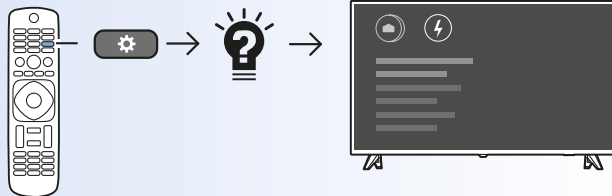

## USB Flash Drive

50"

VESA (x, y) 200x200 mm M6

126 cm

55"

VESA (x, y) 200x200 mm M6

139 cm

[www.philips.com/TVsupport](http://www.philips.com/TVsupport)