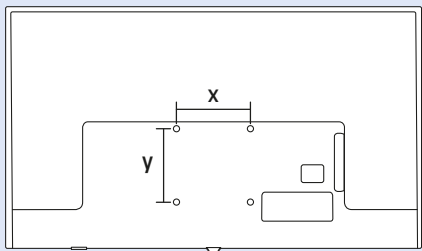

## USB Flash Drive

50"

VESA (x, y) 200x200 mm M6

126 cm

55"

VESA (x, y) 200x200 mm M6

139 cm

[www.philips.com/TVsupport](http://www.philips.com/TVsupport)