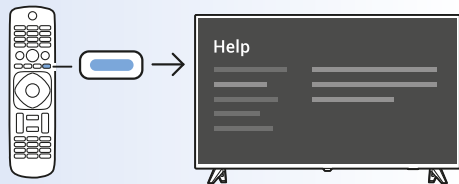

## USB Hard Drive

## USB Flash Drive

50"

VESA (x, y) 200x200 mm M6

126 cm

55"

VESA (x, y) 200x200 mm M6

139 cm

[www.philips.com/TVsupport](http://www.philips.com/TVsupport)