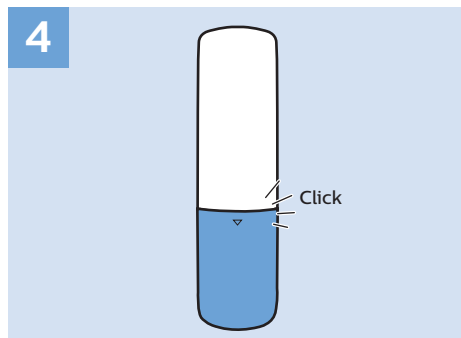

VESA (x, y)

22" 0 x 100 M4

55cm

Help

www.philips.com/TVsupport

All registered and unregistered trademarks are property of their respective owners.
Specifications are subject to change without notice.
Philips and the Philips' shield emblem are trademarks of Koninklijke Philips N.V.
and are used under license from Koninklijke Philips N.V.
2018 © TP Vision Europe B.V. All rights reserved.