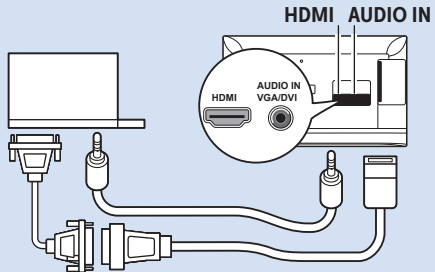

Register your product and get support at
www.philips.com/TVsupport

5403 series

PHILIPS

English - Read the safety instructions.

Video player

DVD Player

Computer-VGA

Computer-DVI

VESA (x, y)

22" 0 x 100 M4

55cm

Help

www.philips.com/TVsupport

All registered and unregistered trademarks are property of their respective owners.
Specifications are subject to change without notice.
Philips and the Philips' shield emblem are trademarks of Koninklijke Philips N.V.
and are used under license from Koninklijke Philips N.V.
2018 © TP Vision Europe B.V. All rights reserved.