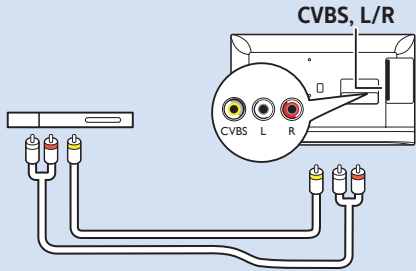

Register your product and get support at
www.philips.com/TVsupport

5403 series

PHILIPS

English - Read the safety instructions.

Video player

DVD Player

Computer-VGA

Computer-DVI

VESA (x, y)

22" 0 x 100 M4

55cm

Help

www.philips.com/TVsupport

All registered and unregistered trademarks are property of their respective owners.
Specifications are subject to change without notice.
Philips and the Philips' shield emblem are trademarks of Koninklijke Philips N.V.
and are used under license from Koninklijke Philips N.V.
2018 © TP Vision Europe B.V. All rights reserved.