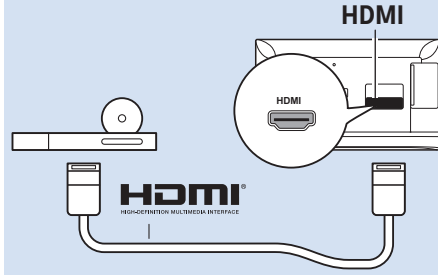

Register your product and get support at
www.philips.com/TVsupport

5403 series

PHILIPS

English - Read the safety instructions.

Video player

DVD Player

Computer-VGA

Computer-DVI

VESA (x, y)

22" 0 x 100 M4

55cm

Help

www.philips.com/TVsupport

All registered and unregistered trademarks are property of their respective owners.
Specifications are subject to change without notice.
Philips and the Philips' shield emblem are trademarks of Koninklijke Philips N.V.
and are used under license from Koninklijke Philips N.V.
2018 © TP Vision Europe B.V. All rights reserved.