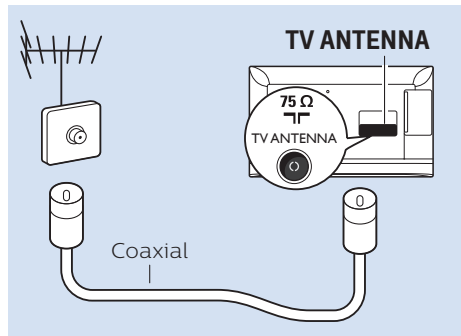

Register your product and get support at
www.philips.com/TVsupport

5403 series

PHILIPS

English - Read the safety instructions.

Video player

DVD Player

Computer-VGA

Computer-DVI

VESA (x, y)

22" 0 x 100 M4

55cm

Help

www.philips.com/TVsupport

All registered and unregistered trademarks are property of their respective owners.
Specifications are subject to change without notice.
Philips and the Philips' shield emblem are trademarks of Koninklijke Philips N.V.
and are used under license from Koninklijke Philips N.V.
2018 © TP Vision Europe B.V. All rights reserved.