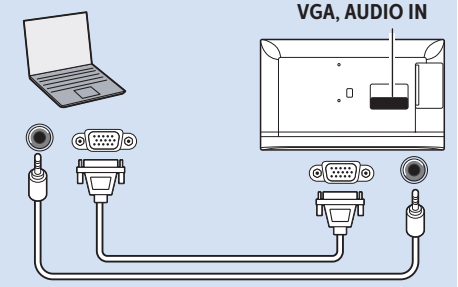

Register your product and get support at
www.philips.com/TVsupport

5403 series

PHILIPS

English - Read the safety instructions.

Video player

DVD Player

Computer-VGA

Computer-DVI

VESA (x, y)

22" 0 x 100 M4

55cm

Help

www.philips.com/TVsupport

All registered and unregistered trademarks are property of their respective owners.
Specifications are subject to change without notice.
Philips and the Philips' shield emblem are trademarks of Koninklijke Philips N.V.
and are used under license from Koninklijke Philips N.V.
2018 © TP Vision Europe B.V. All rights reserved.