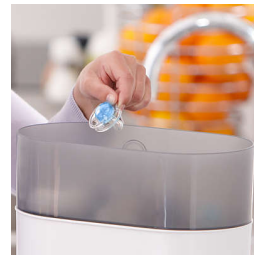

Easy to sterilise

Keeping your little one's Soothies and soothers clean is easy. Simply put them in your steriliser or submerge in boiling water.