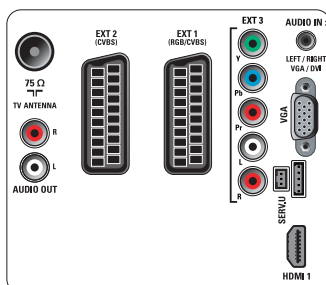

Connectivity

- Ext 1 Scart: Audio L/R, RGB
- Ext 2 Scart: Audio L/R, CVBS in
- Number of Scarts: 2
- Ext 3: YPbPr, Audio L/R in
- HDMI 1: HDMI v1.3
- Front/Side connections: HDMI v1.3, CVBS in, Audio L/R in, USB 2.0
- Other connections: Audio constant level out, PC Audio in, PC-In VGA
- EasyLink (HDMI-CEC): One touch play, System info (menu language), EasyLink, System audio control, System standby

Dimensions

- Compatible wall mount: adjustable 300 x 200 mm

- Set dimensions (W x H x D): 1018.5 x 635.7 x 83 mm
- Set dimensions with stand (W x H x D): 1018.5 x 683 x 236 mm
- Weight incl. Packaging: 17.4 kg
- Product weight: 11.5 kg
- Product weight (+stand): 12.8 kg
- Box dimensions (W x H x D): 1220 x 746 x 158 mm

Accessories

- Included accessories: Tabletop stand, Power cord, Quick start guide, User Manual, Warranty Leaflet, Remote Control, 2 x AAA Batteries

Rear connectors

Side

Issue date 2011-07-15

Version: 7.4.5