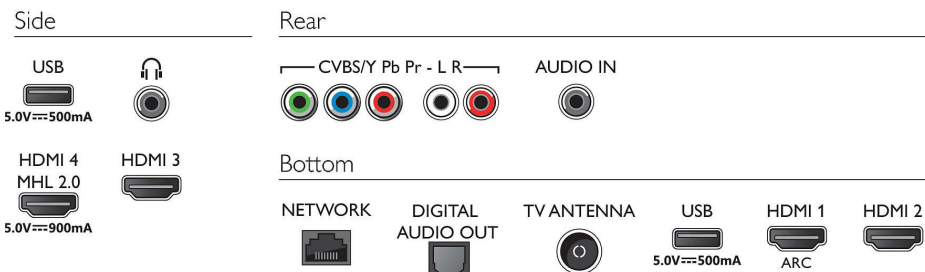

Power

- Mains power: AC 110-240V +/-
- Ambient temperature: 5 °C to 35 °C
- Standby power consumption: $0.5W$
- Power Saving Features: Auto switch-off timer, Picture mute (for radio), Eco mode

Accessories

- Included accessories: Remote Control, Power

Highlights

4K Ultra HD Start guide, Legal and safety brochure, Ultra HD TV and for AV Receivers resolution of a conventional Full HD TV. With over 8 million pixels **Dimensions** Ultra Resolution Upscaling resolution by 4x to experience the best possible picture height. The higher the quality of your original content the better images and resolution you will be able to experience. Enjoy improved sharpness, increased contrast and 4K resolution contrast, smooth fluid images and resolution you will see with the stand) 271.5 mm **Product weight (stand)**: 26.2 kg **External width (with stand)** 415 mm **External height (with stand)** 214 mm **External depth (with stand)** 105 mm **Weight (with stand)** 26.2 kg **Weight (without stand)** 19.5 kg **Weight (with stand)** 26.2 kg **Weight (without stand)** 19.5 kg

Smart TV

Discover a Smarter experience that lies beyond traditional TV. Rent and stream movies, videos or games from online video stores. Watch catch-up TV from your favorite channels and enjoy a growing selection of online apps with Smart TV.

Connections

Issue date 2023-10-18

Version: 5.0.1

EAN: 87 18863 01252 9

© 2023 Koninklijke Philips N.V. All Rights reserved.

Specifications are subject to change without notice. Trademarks are the property of Koninklijke Philips N.V. or their respective owners.

www.philips.com

* EPG and actual visibility (up to 8 days) is country and operator dependent.
* Energy consumption in kWh per year, based on the power consumption of the television operating 4 hours per day for 365 days. The actual energy consumption will depend on how the television is used.
* The TV supports DVB reception for 'Free to air' broadcast. Specific DVB operators may not be supported. An up to date list can be found in the FAQ section of the Philips support website. For some operators Conditional Access and subscription are required. Contact your operator for more information.
* (Philips) only compatible with specific Philips player device.
* Philips TV Remote app and related functionalities vary per TV model, operator, and country, as well as smart device model and OS. For more details please visit: www.philips.com/TVRemoteapp.
* Smart TV app offerings vary per TV model and country. For more details please visit: www.philips.com/smarttv.
* USB recording for digital channels only, recordings may be limited by broadcast copy protection (C+). Country and channel restrictions may apply.
* Compatibility depends on Wifi Miracast certification & Android 4.2 or later. For more details please refer to your device documentation.