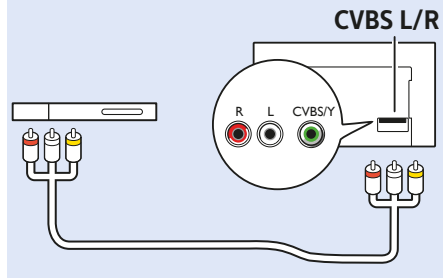

Video Player - CVBS, L/R