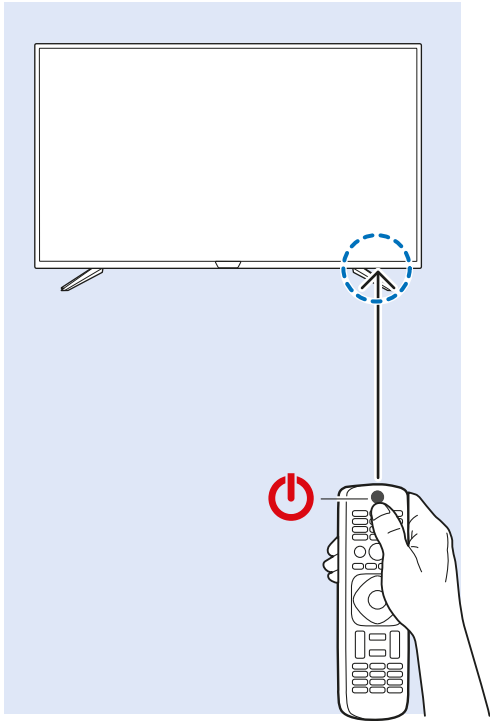

Digital Audio System - HDMI ARC

Digital Audio System - OPTICAL

Headphones

VESA (x, y)

55" 400x200 M6 139cm

Help
Ajuda

philips.com/support

User Manual