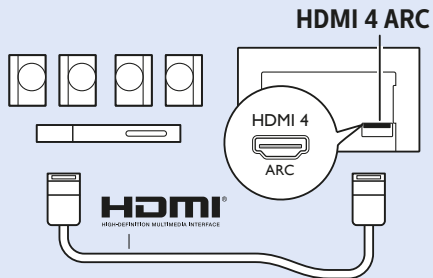

Digital Audio System - HDMI ARC

Digital Audio System - OPTICAL

Headphones

VESA (x, y)

55" 400x200 M6 139cm

Help
Ajuda

philips.com/support

User Manual