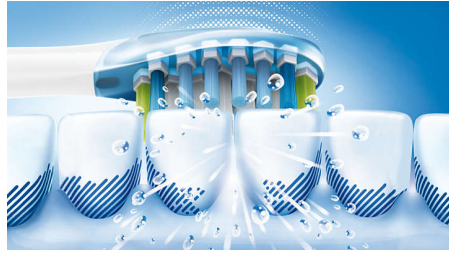

Highlights

Adjusts to your teeth

Our AdaptiveClean brush head is the only electric toothbrush head that can follow the unique shape of your teeth and gums. With soft, flexible sides made of rubber, the bristles of the brush head can adjust to the shape of each tooth's surface. You get up to 4 x more surface contact* and up to 10 x more plaque removal** along the gum line and between teeth. Even hard-to-reach areas get a deep clean that's still gentle on gums.

Gentle on gums

With an AdaptiveClean brush head, even the deepest clean is gentle. As your sonic toothbrush tracks along the gum line, the flexible sides and bristles of the brush head absorb any excessive pressure you might apply. The soft tissue around your gums is protected even if you brush too hard.

Our deepest clean

Our most innovative brush head is also our deepest-cleaning brush head yet. Thanks to its flexible form, the AdaptiveClean brush head can remove up to 10 x more plaque from hard-to-reach areas. The movement of the brush head is specifically designed to enhance the dynamic cleaning action of your Philips sonic toothbrush. However you brush, you get an exceptional clean that you can see and feel.

Maximised sonic motion

Philips Sonicare's advanced sonic technology pulses water between your teeth, and its brush strokes break plaque up and sweep it away for an exceptional daily clean.

Click-on brush head system