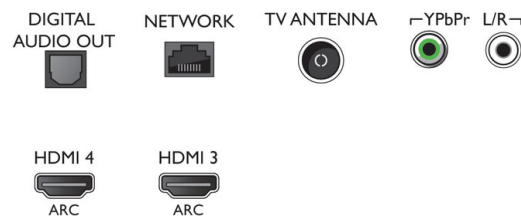

Bottom

Issue date 2022-06-01

Version: 7.1.1

12 NC: 8670 001 56612
EAN: 87 18863 01799 9

© 2022 Koninklijke Philips N.V.
All Rights reserved.

Specifications are subject to change without notice. Trademarks are the property of Koninklijke Philips N.V. or their respective owners.

www.philips.com