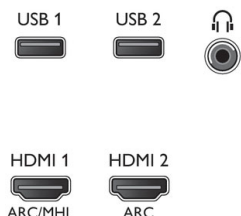

Supported Display Resolution

- Computer inputs on all HDMI: up to 4K UHD 3840x2160 @60Hz
- Computer inputs on HDMI3/4: up to 4K UHD 3840x2160 @30Hz
- Video inputs on HDMI1/2: up to 4K UHD 3840x2160 @60Hz
- Video inputs on HDMI3/4: up to 4K UHD 3840x2160 @30Hz

Tuner/Reception/Transmission

- HEVC support
- Digital TV: DVB-T/T2
- MPEG Support: MPEG2, MPEG4
- Video Playback: NTSC, PAL, SECAM
- TV Program guide*: 8 day Electronic Program Guide
- Signal strength indication
- Teletext: 1000 page Hypertext

Power

- Mains power: AC 220 - 240 V 50/60Hz

65OLED803/75

- Ambient temperature: 5 °C to 35 °C
- Power Saving Features: Auto switch-off timer, Light sensor, Picture mute (for radio)

Dimensions

- Box dimensions (W x H x D): 1660 x 1002 x 174 mm
- Set dimensions (W x H x D): 1448.7 x 829.5 x 49.3 mm
- Set dimensions with stand (W x H x D): 1448.7 x 842.2 x 280.0 mm
- VESA wall mount compatible: 300 x 300 mm
- Product weight: 27.1 kg
- Product weight (+stand): 27.4 kg
- Weight incl. Packaging: 35.6 kg

Accessories

- Included accessories: 2 x AA Batteries, Legal and safety brochure, Mini-jack to L/R cable, Mini-jack to YPbPr cable, Power cord, Quick start guide, Remote Control, Table top stand

Connections

Side