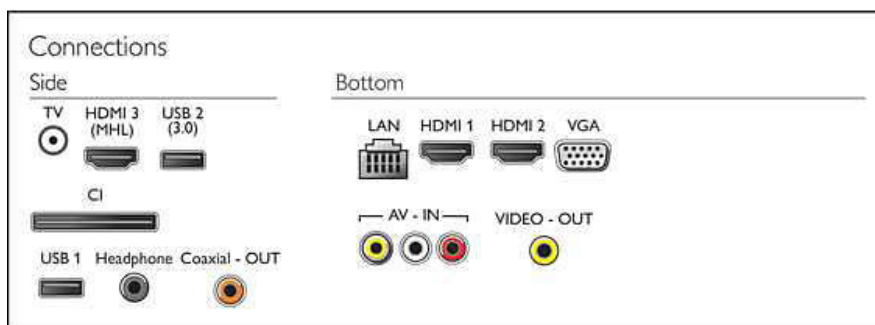

Processing

- Processing Power: Quad Core

Sound

- Output power (RMS): 16W
- Sound Enhancement: Auto Volume Leveler

Connectivity

- Number of HDMI connections: 3
- EasyLink (HDMI-CEC): One touch play, Device Auto Power OFF, INlink Control, TV Auto Power On
- Number of USBs: 2
- Wireless connection: Wi-Fi Direct, Wi-Fi 802.11n 2x2 integrated
- Other connections: Antenna IEC75, CI+1.3 certified, Ethernet-LAN RJ-45, Audio L/R in, Audio in (VGA/DVI), Headphone out, PC-In VGA

Power

- Mains power: AC 110 - 240V 50/60 Hz
- Ambient temperature: 5 °C to 35 °C
- Standby power consumption: < 0.5 W
- Power Saving Features: Auto switch-off timer, Eco mode, Picture mute (for radio)
- Off mode power consumption: < 0.5

Accessories

- Included accessories: Remote Control, Table top stand, Power cord, Quick start guide, Warranty Leaflet

Dimensions

- Set Width: 970 mm
- Set Height: 564 mm
- Set Depth: 74 mm
- Product weight: 8.3 kg
- Set width (with stand): 970 mm
- Set height (with stand): 614 mm
- Set depth (with stand): 219 mm
- Product weight (+stand): 8.6 kg
- Box width: 1086 mm
- Box height: 667 mm
- Box depth: 150 mm
- Weight incl. Packaging: 10.5 kg
- Wall mount compatible: 300 x 200 mm

Issue date 2023-10-18

Version: 1.2.1

EAN: 87 18863 00739 6

© 2023 Koninklijke Philips N.V.
All Rights reserved.

Specifications are subject to change without notice.
Trademarks are the property of Koninklijke Philips N.V.
or their respective owners.

www.philips.com

* EPG and actual visibility (up to 8 days) is country and operator dependent.

* Energy consumption in kWh per year, based on the power consumption of the television operating 4 hours per day for 365 days. The actual energy consumption will depend on how the television is used.

* The TV supports DVB reception for 'Free to air' broadcast. Specific DVB operators may not be supported. An up to date list can be found in the FAQ section of the Philips support website. For some operators Conditional Access and subscription are required. Contact your operator for more information.

* (Philips) only compatible with specific Philips player device.