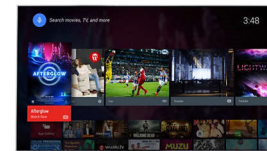

Quad Core + Android

Philips Quad Core processor meets the power of Android to deliver an exciting gaming experience. And with Android on your TV you'll navigate, launch apps and play videos in a way that is super fast, super intuitive, and super fun.