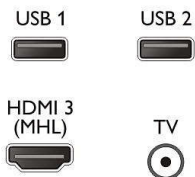

Specifications

Picture/Display

- Aspect ratio: 16:9
- Display: 4K Ultra HD LED
- Panel resolution: 3840x2160

Supported Display Resolution

- Computer inputs on all HDMI: @60Hz, up to 4K Ultra HD 3840x2160
- Video inputs on all HDMI: @ 24, 25, 30, 50, 60Hz, up to 4K Ultra HD 3840x2160p

Tuner/Reception/Transmission

- Digital TV: DVB-T/T2
- Video Playback: NTSC, PAL, SECAM
- MPEG Support: MPEG2, MPEG4
- Analog TV: NTSC, PAL, SECAM

Multimedia Applications

- Video Playback Formats: Containers: AVI, MKV, MPEG-2, MPEG-4, H.264 (up to FHD), HEVC H.265 (up to UHD @30P)
- Music Playback Formats: AAC, MP3, WAV
- Picture Playback Formats: JPEG, BMP, PNG

Convenience

- Child Protection: Child Lock
- Screen Format Adjustments: 16:9, 4:3, Unscaled, Widescreen
- Language available: UI: Chinese Traditional
- Sleep timer

Sound

- Output power (RMS): 16W
- Sound Enhancement: Virtual Surround, Clear Sound, Auto Volume Leveler

Connectivity

- Number of AV connections: 1
- Number of HDMI connections: 3

- EasyLink (HDMI-CEC): Remote control pass-through
- Number of USBs: 2
- Wireless connection: Built-in 1T1R Single band, Yes
- Other connections: Antenna IEC75, Ethernet-LAN RJ-45, Digital audio out (coaxial), Audio L/R in, Audio Out (3.5mm), PC-In VGA
- RF input: x1 (DTV/ ATV, Side)

Power

- Mains power: 100~240/ 50Hz
- Ambient temperature: 5 °C to 40 °C
- Power consumption: 130 W
- Standby power consumption: $\leq 0.5W$
- Power Saving Features: Auto switch-off timer, Eco mode
- Off mode power consumption: ≤ 0.5

Accessories

- Included accessories: Remote Control, 2 x AAA Batteries, Table top stand, Power cord, Quick start guide, Warranty Leaflet

Dimensions