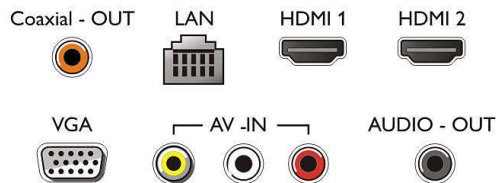

Connections

Side

Bottom

Issue date 2023-10-18

Version: 8.0.1

EAN: 87 18863 01413 4

© 2023 Koninklijke Philips N.V.
All Rights reserved.

Specifications are subject to change without notice. Trademarks are the property of Koninklijke Philips N.V. or their respective owners.

www.philips.com

* EPG and actual visibility (up to 8 days) is country and operator dependent.
* Philips TV does not guarantee 100% interoperability with all HDMI CEC devices
* Netflix movie programs are only available via your content provider set top box (not available on your TV). Please approach your content provider for Netflix subscription.