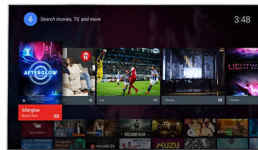

Quad Core + Android

Philips Quad Core processor meets the power of Android to deliver an exciting gaming experience. And with Android on your TV you'll navigate, launch apps and play videos in a way that is super fast, super intuitive and super fun.

Google Play

Google Play™ has a rich catalogue of high-quality games for all ages. Optimised for use on your TV, they look as great as they play. And there's no need to clutter up your house with yet another gaming console; with a universal USB gaming control you can navigate and play with ease.

Cloud Gaming

Cloud Gaming offers a vast online catalogue of high-quality games for every age, taste and gaming level. Simply pick a game and play on your TV!

DTS Premium Sound

Great TV speakers demand a powerful processing engine that preserves the purity of the original audio content. DTS Premium Suite is designed to deliver the experience consumers have come to expect from high-end sound processing: immersive surround with deep, rich bass and crystal-clear dialogue that's delivered at maximum volume levels and without any fluctuations, clipping or distortion.

Curved Arc Chrome edge stand

Inspired by architecture, Philips' Arc stand has a modern, balanced, open design. The high-quality polished chrome finish and elegant arch effect add an air of style to any room.