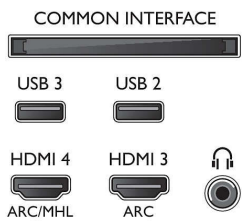

Picture/Display

- Aspect ratio: 16:9
- Diagonal screen size (inch): 43 inch
- Diagonal screen size (metric): 108 cm
- Display: 4K Ultra HD LED
- Panel resolution: 3840 x 2160

- Brightness: 400 cd/m²
- Picture enhancement: Micro Dimming Pro, Ultra Resolution, Pixel Precise Ultra HD, Perfect Natural Motion
- Peak Luminance ratio: 65 %

Supported Display Resolution

- Computer inputs on HDMI 1/2: up to 4K UHD 3840 x 2160 @60 Hz
- Computer inputs on HDMI 3/4: up to 4K UHD 3840 x 2160 @30 Hz, up to FHD 1920 x 1080 @60 Hz

- Video inputs on HDMI 1/2: up to 4K UHD 3840 x 2160 @60 Hz
- Video inputs on HDMI 3/4: up to FHD 1920 x 1080 @60 Hz, up to 4K UHD 3840 x 2160 @30 Hz

Tuner/Reception/Transmission

- Digital TV: DVB-T/T2/T2-HD/C/S/S2
- Video Playback: NTSC, PAL, SECAM
- MPEG Support: MPEG2, MPEG4
- TV Programme guide*: 8-day Electronic Programme Guide

Connections

Side

Rear

Specifications

- Signal strength indication
- Teletext: 1000 page Hypertext
- HEVC support

Android TV

- OS: Android™ 6.0 (Marshmallow)
- Pre-installed apps: Google Play Movies*, Google Play Music*, Google Search, YouTube
- Memory size (Flash): extendable via USB storage, 16 GB*