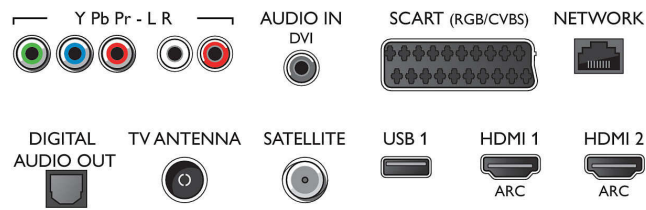

Tuner/Reception/Transmission

- Digital TV: DVB-T/T2/T2-HD/C/S/S2
- Video Playback: NTSC, PAL, SECAM
- MPEG Support: MPEG2, MPEG4
- TV Programme guide*: 8-day Electronic Programme Guide

Connections

Side

Rear

Specifications

- Signal strength indication
- Teletext: 1000 page Hypertext
- HEVC support

Android TV

- OS: Android™ 6.0 (Marshmallow)
- Pre-installed apps: Google Play Movies*, Google Play Music*, Google Search, YouTube
- Memory size (Flash): extendable via USB storage, 16 GB*