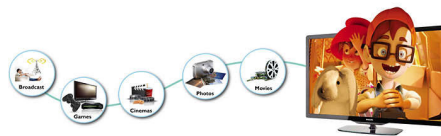

2D to 3D conversion

Watch your entire movie collection in vivid and flawless 3D — even old black-and-white classics. Philips offers real-time high-quality conversion of any 2D content at the push of a button. It ensures that subtitles are shown at a constant depth and that there are no errors such as the background appearing in the foreground