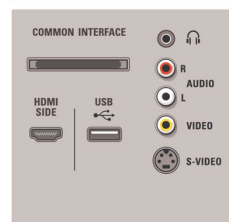

Side

Issue date 2022-04-26

Version: 7.6.11

12 NC: 8670 000 53901
EAN: 87 12581 48979 3

© 2022 Koninklijke Philips N.V.
All Rights reserved.

Specifications are subject to change without notice.
Trademarks are the property of Koninklijke Philips N.V.
or their respective owners.

www.philips.com

* 200Hz Clear LCD displays 200 scenes per second by combining advanced 100Hz technology with scanning backlight @ 50% duty cycle.

* 8 days EPG, service not available in all countries

* DVB-T, supported in selected countries only

* DVB-C in selected countries and for selected operators only. Most up to date information is available on the type plate of the TV.

* Net TV, service offering is dependent on country and subject to terms of use.

* Optional Philips DVB-S module required (part no. PFS0001, only available in Germany, Austria and Switzerland)