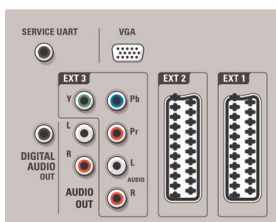

Connectivity

- Ext 1 Scart: Audio L/R, CVBS in, RGB
- Ext 2 Scart: Audio L/R, CVBS in, RGB
- Ext 3: YPbPr, Audio L/R in, VGA PC-in
- Front / Side connections: HDMI v1.3, S-video in, CVBS in, Audio L/R in, Headphone out, USB
- PC network link: DLNA 1.0 certified
- Other connections: Common Interface Plus (CI+), Analog audio Left/Right out, S/PDIF out (coaxial), Common Interface
- HDMI 1: HDMI v1.3
- HDMI 2: HDMI v1.3
- HDMI 3: HDMI v1.3
- HDMI 4: HDMI v1.3
- EasyLink (HDMI-CEC): One touch play, EasyLink, Pixel link, Remote control pass-through, System audio control, System standby

Power

- Ambient temperature: 5 °C to 35 °C
- Mains power: AC 220 - 240 V +/- 10%
- Power consumption (typical): 92 W
- Standby power consumption: < 0.15 W

Dimensions

- Set dimensions (W x H x D): 987 x 630 x 89 mm
- Set dimensions with stand (H x D): 698 x 260 mm
- Stand width: 470 mm
- Product weight: 19.8 kg
- Product weight (+stand): 22.6 kg
- Box dimensions (W x H x D): 1200 x 786 x 333 mm
- Color cabinet: Brushed aluminium decofront
- VESA wall mount compatible: 400 x 400 mm

Accessories

- Included Accessories: Tabletop swivel stand, RF antenna cable, Power cord, Quick start guide, Warranty certificate, Remote Control, Batteries for remote control, Legal and safety brochure, Net TV brochure
- Optional accessories: Smart level wallmount SQM6175, DVB-S module PFS0001*

Rear connectors