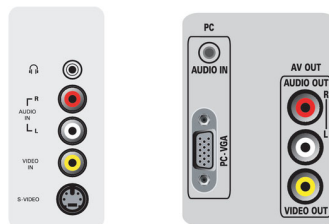

Clock

- Ease of Installation: Auto Program Naming, Autostore, Fine Tuning, Program Name, Sorting
- Ease of Use: 8 channel smart surf list, Auto Volume Leveller (AVL), AutoPicture, AutoSound, Program List, Side Control, Closed Captioning Full Text
- On-Screen Display languages: English, Portuguese, Spanish
- Remote Control: TV
- Remote control type: RC2023606/01
- Screen Format Adjustments: 4:3, Movie expand 14:9, Movie expand 16:9, Subtitle Zoom, Super Zoom, Widescreen

Tuner/Reception/Transmission

- Aerial Input: 75 ohm F-type
- TV system: NTSC, PAL N, PAL M
- Video Playback: NTSC, PAL (all versions)
- Tuner bands: Hyperband, S-Channel, UHF, VHF
- Number of Preset Channels: 125
- Tuner Display: PLL

Connectivity

- AV 1: Audio L/R in, YPbPr
- AV 2: Audio L/R in, YPbPr
- AV 3: Audio L/R in, CVBS in, S-Video in
- AV 4: HDMI
- AV 5: HDMI
- Number of AV connections: 7
- Front / Side connections: Audio L/R in, CVBS in, Headphone Out, S-video in
- Other connections: Monitor out, CVBS, L/R (cinch), PC Audio in, PC-In VGA

Power

- Ambient temperature: 5 °C to 40 °C
- Mains power: 100-240V, 50/60Hz
- Power consumption: 340 W
- Standby power consumption: <1W

Accessories

- Included accessories: Power cord, Quick start guide, User Manual, Registration card, Warranty certificate, Remote Control, Batteries for remote control

Dimensions

- Set dimensions (W x H x D):
  1289 x 835 x 124 mm

Issue date 2019-06-28

Version: 2.0.12

12 NC: 8670 000 30993
EAN: 87 12581 34203 6

© 2019 Koninklijke Philips N.V.
All Rights reserved.

Specifications are subject to change without notice.
Trademarks are the property of Koninklijke Philips N.V.
or their respective owners.

www.philips.com