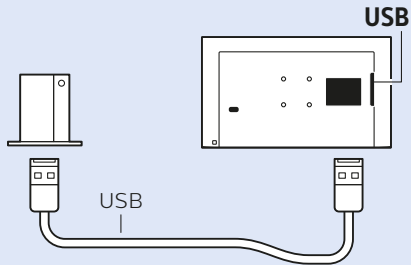

43" 8.47kg
49" 10.31kg

5

www.philips.com/connectivityguide

Computer

USB Hard Drive

Photo Camera

Headphones

VESA 100x100 M4