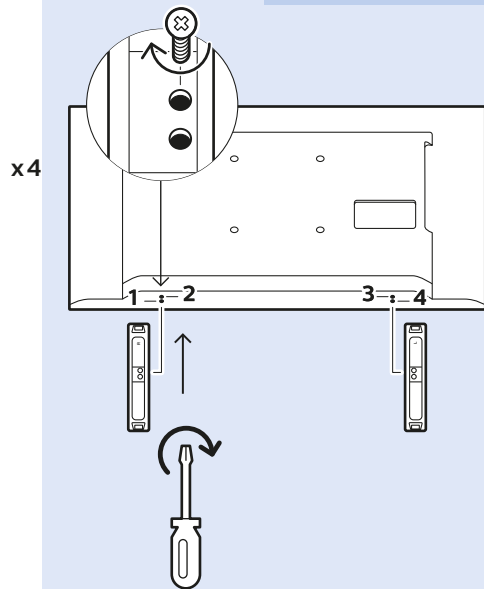

43" 8.47kg
49" 10.31kg

5

www.philips.com/connectivityguide

Computer

USB Hard Drive

Photo Camera

Headphones

VESA 100x100 M4