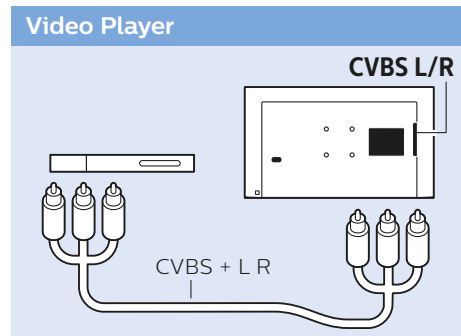

43" 8.47kg
49" 10.31kg

5

www.philips.com/connectivityguide

Computer

USB Hard Drive

Photo Camera

Headphones

VESA 100x100 M4