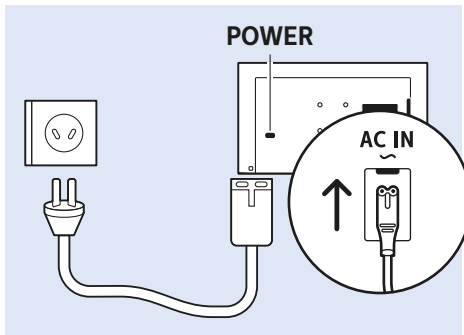

43" 8.47kg
49" 10.31kg

5

www.philips.com/connectivityguide

Computer

USB Hard Drive

Photo Camera

Headphones

VESA 100x100 M4