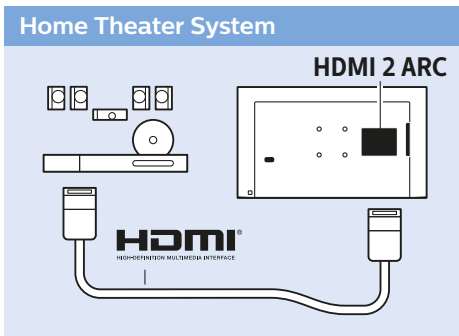

43" 8.47kg
49" 10.31kg

5

www.philips.com/connectivityguide

Computer

USB Hard Drive

Photo Camera

Headphones

VESA 100x100 M4