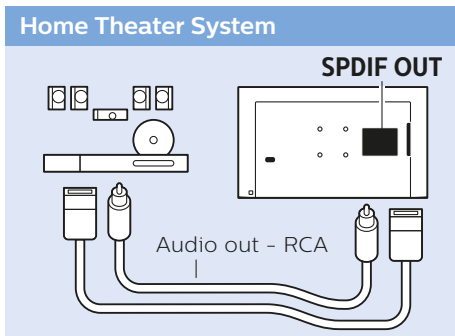

43" 8.47kg
49" 10.31kg

5

www.philips.com/connectivityguide

Computer

USB Hard Drive

Photo Camera

Headphones

VESA 100x100 M4