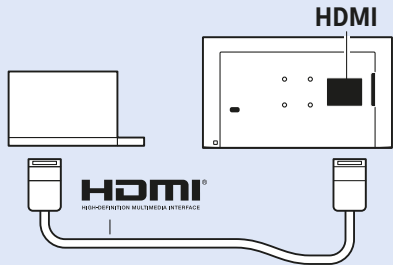

43" 8.47kg
49" 10.31kg

5

www.philips.com/connectivityguide

Computer

USB Hard Drive

Photo Camera

Headphones

VESA 100x100 M4