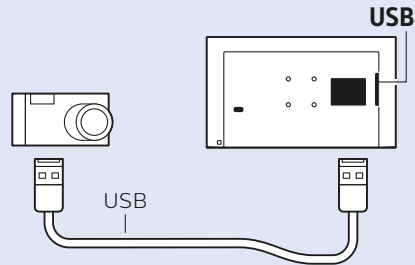

43" 8.47kg
49" 10.31kg

5

www.philips.com/connectivityguide

Computer

USB Hard Drive

Photo Camera

Headphones

VESA 100x100 M4