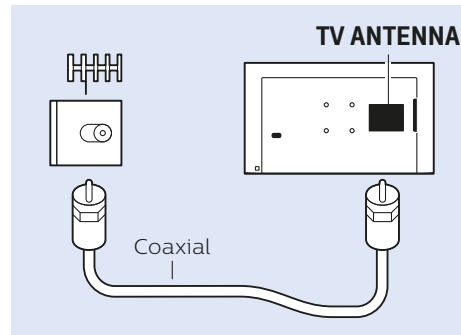

43" 8.47kg
49" 10.31kg

5

www.philips.com/connectivityguide

Computer

USB Hard Drive

Photo Camera

Headphones

VESA 100x100 M4