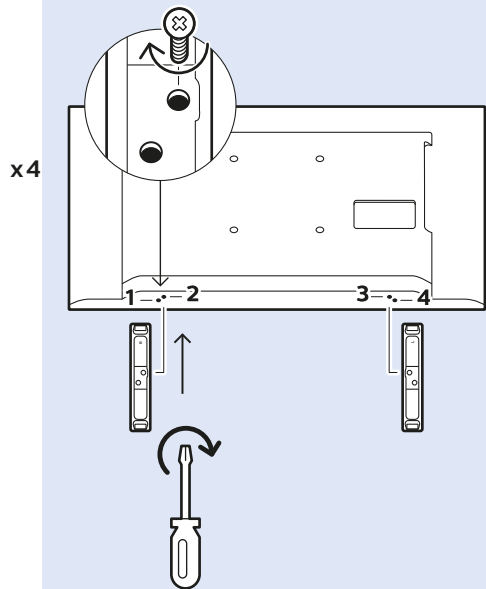

43" 8.47kg
49" 10.31kg

5

www.philips.com/connectivityguide

Computer

USB Hard Drive

Photo Camera

Headphones

VESA 100x100 M4