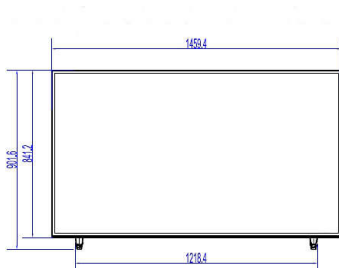

Specifications

Picture/Display

- Aspect ratio: 16:9
- Diagonal screen size (inch): 65 inch
- Diagonal screen size (metric): 164 cm
- Display: 4K Ultra HD LED
- Panel resolution: 3840x2160p
- Brightness: 350 cd/m²
- Contrast ratio (typical): 4000
- Viewing angle: 178° (H) / 178° (V)

- EasyLink (HDMI CEC): One touch play, System Standby, RC pass through

Design

- Colour: Black

Dimensions

- Set Width: 1459 mm
- Set Height: 841 mm
- Set Depth: 73.5 mm
- Product weight: 23.5 kg
- Set width (with stand): 1459 mm
- Set height (with stand): 902 mm
- Set depth (with stand): 345 mm
- Product weight (+stand): 24.1 kg
- Wall mount compatible: M6, 400 x 400 mm