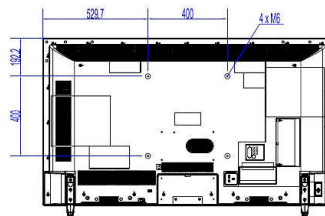

Specifications

Picture/Display

- Aspect ratio: 16:9
- Diagonal screen size (inch): 65 inch
- Diagonal screen size (metric): 164 cm
- Display: 4K Ultra HD LED
- Panel resolution: 3840x2160p
- Brightness: 350 cd/m²
- Contrast ratio (typical): 4000
- Viewing angle: 178° (H) / 178° (V)

- EasyLink (HDMI CEC): One touch play, System Standby, RC pass through

Design

- Colour: Black

Dimensions

- Set Width: 1459 mm
- Set Height: 841 mm
- Set Depth: 73.5 mm
- Product weight: 23.5 kg
- Set width (with stand): 1459 mm
- Set height (with stand): 902 mm
- Set depth (with stand): 345 mm
- Product weight (+stand): 24.1 kg
- Wall mount compatible: M6, 400 x 400 mm