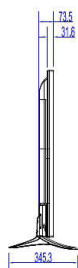

Specifications

Picture/Display

- Aspect ratio: 16:9
- Diagonal screen size (inch): 65 inch
- Diagonal screen size (metric): 164 cm
- Display: 4K Ultra HD LED
- Panel resolution: 3840x2160p
- Brightness: 350 cd/m²
- Contrast ratio (typical): 4000
- Viewing angle: 178° (H) / 178° (V)

Connectivity Rear

- Scart: CVBS, RGB, SVHS
- Antenna: IEC-75
- HDMI1: ARC, HDMI 2.0 with HDCP 2.2
- Digital Audio out: Optical
- VGA input: 15 pin D-sub
- HDMI2: HDMI 2.0 with HDCP 2.2, ARC

Connectivity Enhancements

- EasyLink (HDMI CEC): One touch play, System Standby, RC pass through

Design

- Colour: Black

Dimensions

- Set Width: 1459 mm
- Set Height: 841 mm
- Set Depth: 73.5 mm
- Product weight: 23.5 kg
- Set width (with stand): 1459 mm
- Set height (with stand): 902 mm
- Set depth (with stand): 345 mm
- Product weight (+stand): 24.1 kg
- Wall mount compatible: M6, 400 x 400 mm