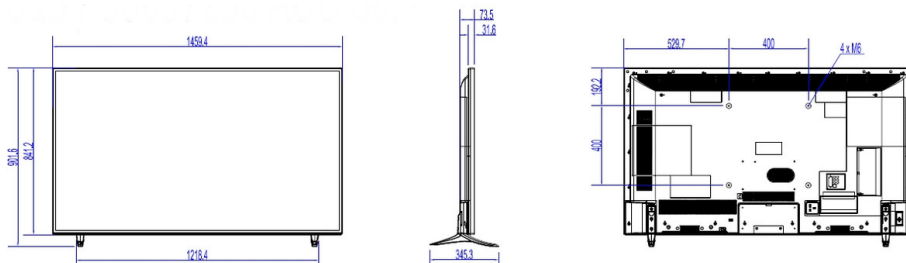

Specifications

Picture/Display

- Display: 4K Ultra HD LED
- Diagonal screen size: 65 inch / 164 cm
- Aspect ratio: 16:9
- Panel resolution: 3840 x 2160p
- Brightness: 350 cd/m²
- Contrast ratio (typical): 4000
- Viewing angle: 178° (H)/178° (V)

Dimensions

- Set dimensions (W x H x D): 1459 x 841 x 73.5 mm
- Set dimensions with stand (W x H x D): 1459 x 902 x 345 mm
- Product weight: 23.5 kg
- Product weight (+stand): 24.1 kg
- VESA wall mount compatible: M6, 400 x 400 mm