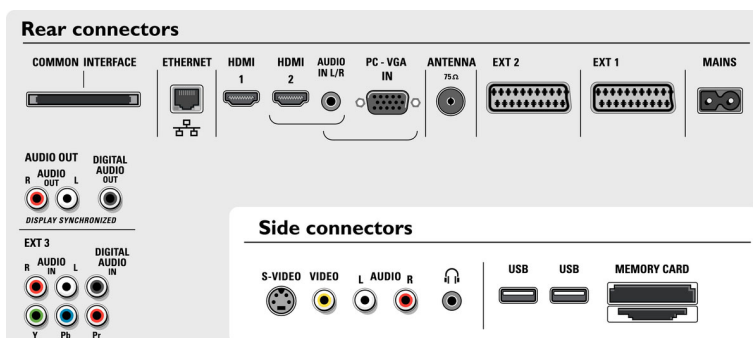

Connectivity

- Ext 1 Scart: Audio L/R, CVBS in/out, RGB
- Ext 2 Scart: Audio L/R, CVBS in/out, RGB, Y/C
- Ext 3: YPbPr
- Ext 4: HDMI
- Ext 5: HDMI
- Ext 6: VGA PC-in, Audio L/R in
- Front / Side connections: Audio L/R in, CVBS in, Headphone Out, S-video in, 2x USB, Multi-slot memory card reader
- Other connections: Analog audio Left/Right out, Ethernet, S/PDIF in (coaxial), S/PDIF out (coaxial), Common Interface

Power

- Ambient temperature: 5 °C to 40 °C
- Mains power: AC 220 - 240 V +/- 10%
- Power consumption: 248 W
- Standby power consumption: 0.8W

Dimensions

- Set dimensions (W x H x D): 1095 x 764 x 114 mm
- Set dimensions with stand (H x D): 824 x 290 mm
- Weight incl. Packaging: 59 kg
- Product weight: 35 kg
- Box dimensions (W x H x D): 1292 x 1064 x 323 mm
- VESA wall mount compatible: 800 x 400 mm

Accessories

- Included accessories: Tabletop swivel stand, RF antenna cable
- Optional accessories: Floor stand

Issue date 2019-06-26

Version: 9.0.16

12 NC: 8670 000 23307
EAN: 87 10895 92050 6

© 2019 Koninklijke Philips N.V.
All Rights reserved.