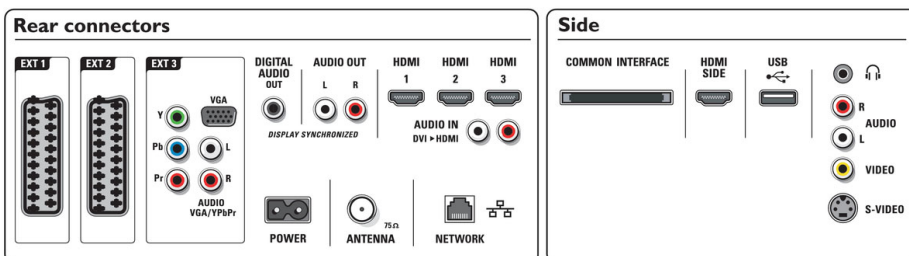

Tuner/Reception/Transmission

- Aerial Input: 75 ohm coaxial (IEC75)
- TV system: DVB COFDM 2K/8K
- Video Playback: NTSC, SECAM, PAL
- Digital TV: DVB Terrestrial *
- Tuner bands: Hyperband, S-Channel, UHF, VHF

Connectivity

- Ext 1 Scart: Audio L/R, CVBS in, RGB

- Ext 2 Scart: Audio L/R, CVBS in, RGB
- Ext 3: YPbPr, Audio L/R in, VGA PC-in
- Ext 4: HDMI v1.3
- Ext 5: HDMI v1.3
- Ext 6: HDMI v1.3
- EasyLink (HDMI-CEC): One touch play, System audio control, System standby
- Front / Side connections: HDMI v1.3, S-video in, CVBS in, Audio L/R in, Headphone Out, USB
- PC network link: DLNA 1.0 certified
- Other connections: Analog audio Left/Right out, S/PDIF out (coaxial), Common Interface

Power

- Ambient temperature: 5 °C to 35 °C
- Mains power: AC 220 - 240 V +/- 10%
- Power consumption: 206 W
- Power (energy saving mode): 150 W
- Standby power consumption: 0,15 W

Dimensions

- Set dimensions (W x H x D): 1054 x 658 x 100 mm
- Set dimensions with stand (H x D): 731 x 265 mm
- Stand width: 590 mm
- Weight incl. Packaging: 39 kg
- Product weight: 22.7 kg
- Product weight (+stand): 27.2 kg
- Box dimensions (W x H x D): 1163 x 813 x 320 mm
- VESA wall mount compatible: 300 x 300 mm

Accessories

- Included accessories: RF antenna cable, Power cord, Quick start guide, User Manual, Warranty certificate, Remote Control, Batteries for remote control

Issue date 2020-05-07

Version: 4.0.10

12 NC: 8670 000 34194
EAN: 87 12581 36571 4

© 2020 Koninklijke Philips N.V.
All Rights reserved.

Specifications are subject to change without notice.
Trademarks are the property of Koninklijke Philips N.V.
or their respective owners.

www.philips.com