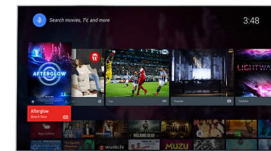

Quad Core + Android

Philips Quad Core processor meets the power of Android to deliver an exciting gaming experience. And with Android on your TV you'll navigate, launch apps and play videos in a way that is super fast, super intuitive, and super fun.