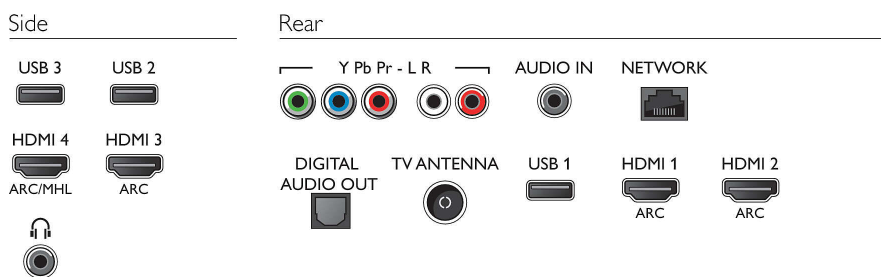

Sound

- Output power (RMS): 20W (2 x 10W)
- Sound Enhancement: Clear Sound, DTS Premium Sound, Incredible Surround, Smart Sound

Connectivity

- Number of HDMI connections: 4
- HDMI features: 4K, Audio Return Channel
- Number of component in (YPbPr): 1
- EasyLink (HDMI-CEC): One touch play, Remote control pass-through, System audio control, System standby
- Number of USBs: 3
- Wireless connection: Dual Band, Wi-Fi 802.11n 2x2 integrated
- Other connections: Antenna IEC75, Headphone out, Audio in (DVI), Audio L/R in, Digital audio out (optical), Ethernet-LAN RJ-45
- HDCP 2.2: Yes on HDMI1, Yes on HDMI2

Power

- Mains power: AC 110 - 240 V 50/60Hz
- Ambient temperature: 5 °C to 35 °C
- Standby power consumption: $\leq 0.5\text{ W}$
- Power Saving Features: Auto switch-off timer,

Light sensor, Picture mute (for radio)

Accessories

- Included accessories: Remote Control, 2 x AAA Batteries, Table top stand, Quick start guide, Legal and safety brochure, Warranty Leaflet, Power cord

Dimensions

- Set Width: 1099 mm
- Set Height: 646 mm
- Set Depth: 89 mm
- Product weight: 10.8 kg
- Set width (with stand): 1099 mm
- Set height (with stand): 697 mm
- Set depth (with stand): 259 mm
- Product weight (+stand): 11.1 kg
- Box width: 1207 mm
- Box height: 758 mm
- Box depth: 165 mm
- Compatible wall mount: 400 x 200mm
- Weight incl. Packaging: 14.7 kg
- Wall mount compatible: 400 x 200 mm

Connections

Issue date 2023-10-18

Version: 10.1.2

EAN: 87 18863 00969 7

© 2023 Koninklijke Philips N.V.
All Rights reserved.

Specifications are subject to change without notice.
Trademarks are the property of Koninklijke Philips N.V.
or their respective owners.

www.philips.com

* The TV supports DVB reception for 'Free to air' broadcast. Specific DVB operators may not be supported. An up to date list can be found in the FAQ section of the Philips support website. For some operators Conditional Access and subscription are required. Contact your operator for more information.

* EPG and actual visibility (up to 8 days) is country and operator dependent.

* Please be informed that your Netflix HDR function in your TV currently can be supported via HDMI and USB only. The Netflix HDR broadcast via your Internet/DLNA will be fully available via IP software push.