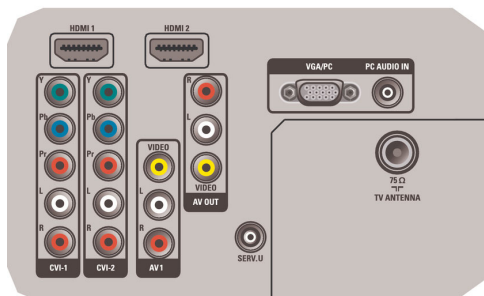

Multimedia Applications

- Playback Formats: MP3, JPEG Still pictures, MPEG1, MPEG4, RealMedia Video
- Playback enhancement: Picture slideshow

Tuner/Reception/Transmission

- Aerial Input: 75 ohm coaxial (IEC75)
- TV system: PAL B/G, PAL D/K
- Video Playback: NTSC, PAL
- Tuner bands: Hyperband, S-Channel, UHF, VHF
- Number of Preset Channels: 99

Connectivity

- AV 1: Audio L/R in, YPbPr
- AV 2: Audio L/R in, YPbPr
- AV 3: Audio L/R in, CVBS in
- Front / Side connections: HDMI v1.3, S-video in, CVBS in, Audio L/R in, Headphone out, USB
- Other connections: Monitor out, CVBS, L/R (cinch), PC-in VGA + Audio L/R in
- HDMI 1: HDMI v1.3
- HDMI 2: HDMI v1.3
- EasyLink (HDMI-CEC): One touch play, EasyLink, Remote control pass-through, System audio

control, System standby

Power

- Ambient temperature: 5 °C to 40 °C
- Mains power: 110-240V; 50-60Hz
- Power consumption: 148 W
- Standby power consumption: (typical) <0.15W

Dimensions

- Set dimensions (W x H x D): 810 x 519 x 95 mm
- Set dimensions with stand (W x H x D): 810 x 570 x 230 mm
- Weight incl. Packaging: 17.5 kg
- Product weight: 10.5 kg
- Product weight (+stand): 12.5 kg
- Box dimensions (W x H x D): 1034 x 662 x 246 mm
- VESA wall mount compatible: 200 x 200 mm

Accessories

- Included accessories: Tabletop swivel stand, Power cord, Quick start guide, User Manual, Remote Control, 2 x AAA Batteries
- User Manual: Arabic, English, French, Malay, Thai, Traditional Chinese

Rear connectors

Side

Issue date 2019-06-28

Version: 5.5.6

12 NC: 8670 000 51771
EAN: 87 12581 47811 7

© 2019 Koninklijke Philips N.V.
All Rights reserved.

Specifications are subject to change without notice.
Trademarks are the property of Koninklijke Philips N.V.
or their respective owners.

www.philips.com