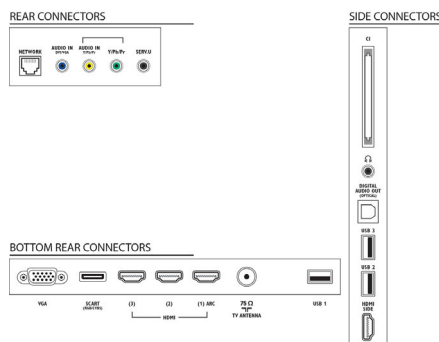

- Computer inputs: up to 1920x1080 @ 60Hz
- Video inputs: 24, 25, 30, 50, 60 Hz, up to 1920x1080p

Convenience

- PC network link: SimplyShare
- Ease of Installation: Auto detect Philips devices, Device connection wizard, Network installation wizard, Settings assistant wizard
- Ease of Use: One-stop Home button, Onscreen Usermanual
- Screen Format Adjustments: Autofill, Autozoom, Movie expand 16:9, Super Zoom, Unscaled, Widescreen
- Signal strength indication
- Teletext: 1200 page Hypertext
- Firmware upgradeable: Firmware auto upgrade wizard, Firmware upgradeable via USB, Online firmware upgrade
- Electronic Program Guide: 8 day Electronic Program Guide

Tuner/Reception/Transmission

- Digital TV: DVB-C MPEG2*, DVB-C MPEG4*, DVB-T MPEG2*, DVB-T MPEG4*
- Video Playback: NTSC, PAL, SECAM

Power

- Mains power: AC 220 - 240 V 50/60Hz
- Ambient temperature: 5 °C to 40 °C
- Energy Label Class: A
- Eu Energy Label power: 62 W
- Annual energy consumption: 86 kWh
- Standby power consumption: <0.15 W
- Power Saving Features: Auto switch-off timer, Eco mode, Light sensor, Picture mute (for radio)

Dimensions

- Box dimensions (W x H x D): 1205.0 x 702.0 x 160.0 mm
- Set dimensions (W x H x D): 977.2 x 589.0 x 42.9 mm
- Set dimensions with stand (W x H x D): 977.2 x 628.7 x 240.0 mm
- Product weight: 12.8 kg
- Product weight (+stand): 16.0 kg
- Weight incl. Packaging: 19.3 kg
- Compatible wall mount: 400 x 400mm

Issue date 2022-04-26

Version: 11.8.6

12 NC: 8670 000 86442
EAN: 87 12581 63194 9

© 2022 Koninklijke Philips N.V.
All Rights reserved.

Specifications are subject to change without notice.
Trademarks are the property of Koninklijke Philips N.V.
or their respective owners.

www.philips.com

Accessories

- Included accessories: Power cord, Remote Control, 2 x AAA Batteries, Tabletop swivel stand, Quick start guide, Legal and safety brochure, SCART Adaptor, Component cable adaptor, Smart TV Quick Guide, Warranty Leaflet
- Optional accessories: Wireless USB adaptor (PTA01)

* Net TV: Visit www.philips.com/smarttv to discover the services offering in your country.
* USB recording only for digital channels covered by the TV IP bases Electronic Programme Guide (country and channel restrictions may apply), recordings may be limited by broadcast copy protection (CI+). An internet connection is required.
* DivX Certified® to play DivX® video up to HD 1080p, including premium content.
* The TV supports DVB reception for 'Free to air' broadcast. Specific DVB operators may not be supported. An up to date list can be found in the FAQ section of the Philips support website. For some operators Conditional Access and subscription are required. Contact your operator for more information.
* Energy consumption in kWh per year, based on the power consumption of the television operating 4 hours per day for 365 days. The actual energy consumption will depend on how the television is used.
* 8 days EPG, service not available in all countries
* The device is suitable for the Hungarian terrestrial, open-access digital television broadcasting reception