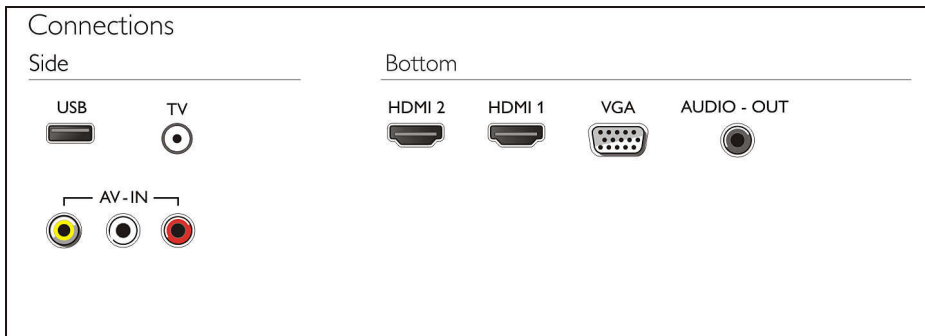

Issue date 2023-10-18

Version: 7.0.1

EAN: 87 18863 01782 1

© 2023 Koninklijke Philips N.V.
All Rights reserved.

Specifications are subject to change without notice.
Trademarks are the property of Koninklijke Philips N.V.
or their respective owners.

www.philips.com

* EPG and actual visibility (up to 8 days) is country and operator dependent.

* (Philips) only compatible with specific Philips player device.