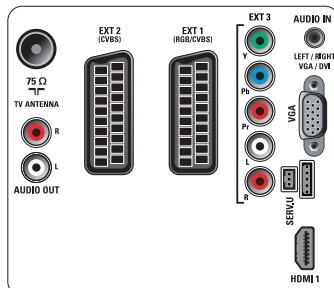

Multimedia Applications

- Multimedia connections: USB
- Playback Formats: MP3, JPEG Still pictures

Tuner/Reception/Transmission

- Aerial Input: 75 ohm coaxial (IEC75)
- TV system: PAL I, PAL B/G, PAL D/K, SECAM B/G, SECAM D/K, SECAM L/L'
- Video Playback: NTSC, SECAM, PAL
- Tuner bands: Hyperband, S-Channel, UHF, VHF

Connectivity

- Ext 1 Scart: Audio L/R, RGB
- Ext 2 Scart: Audio L/R, CVBS in
- Number of Scarts: 2
- Ext 3: YPbPr, Audio L/R in
- HDMI 1: HDMI v1.3
- Front / Side connections: HDMI v1.3, CVBS in, Audio L/R in, USB 2.0
- Other connections: Audio constant level out, PC Audio in, PC-In VGA
- EasyLink (HDMI-CEC): One touch play, System info (menu language), EasyLink, System audio control, System standby

Power

- Ambient temperature: 5 °C to 35 °C
- Mains power: 220-240V; 50Hz
- Power consumption (typical): 85 W
- Standby power consumption: 1W
- Annual energy consumption: 153.3 kW h
- Presence of lead: Yes*
- Mercury content: 53.2 mg

Dimensions

- Set dimensions (W x H x D):

- 796 x 508.3 x 93 mm
- Set dimensions with stand (W x H x D): 796 x 556 x 220 mm
- Weight incl. Packaging: 12.8 kg
- Product weight: 8.3 kg
- Product weight (+stand): 9.4 kg
- Box dimensions (W x H x D): 1026 x 610 x 160 mm
- VESA wall mount compatible: 200 x 200 mm

Accessories

- Included accessories: Table top stand, Power cord, Quick start guide, User Manual, Warranty Leaflet, Remote Control, 2 x AAA Batteries

Rear connectors

Side