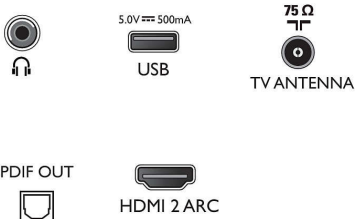

Convenience

- Ease of Use: One-stop Home button
- Screen Format Adjustments: 16:9, 4:3, Automatic
- Electronic Program Guide: 8 day Electronic Program Guide
- Firmware upgradeable: Firmware auto upgrade wizard, Firmware upgradeable via USB
- Sleep timer

Sound

- Output power (RMS): 12W
- Sound Enhancement: Incredible Surround, Auto

Volume Leveler, Clear Sound, Dynamic Bass Enhancement

Connectivity

- Number of HDMI connections: 2
- EasyLink (HDMI-CEC): System standby, One touch play, Remote control pass-through, System audio control
- Number of USBs: 1
- Other connections: Antenna IEC75, Headphone out, CVBS+Audio L/R in, Digital audio out (optical)

Power

- Mains power: AC 110-240V 50/60Hz
- Ambient temperature: 5 °C to 35 °C
- Power Saving Features: Auto switch-off timer

Accessories

- Included accessories: Remote Control, Quick start guide, Table top stand, 2 x AAA Batteries, Legal and safety brochure, User Manual

Dimensions

- Set Width: 970.6 mm
- Set Height: 566.3 mm
- Set Depth: 80.5 mm
- Product weight: 6.3 kg
- Set width (with stand): 970.6 mm
- Set height (with stand): 584.2 mm
- Set depth (with stand): 218 mm
- Product weight (+stand): 6.4 kg
- Box width: 1070 mm
- Box height: 680 mm
- Box depth: 140 mm
- Weight incl. Packaging: 9.2 kg
- Wall mount compatible: 200 x 100 mm

Side