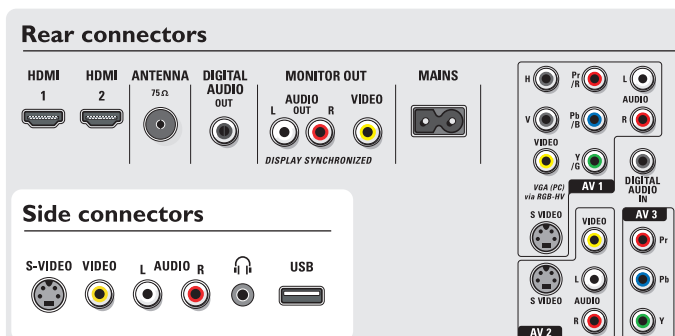

Convenience

- Child Protection: Child Lock+Parental Control
- Clock: Smart Clock

- Ease of Installation: Auto Program Naming, Automatic Tuning System (ATS), Autostore, PLL Digital Tuning, Plug & Play
- Ease of Use: Auto Volume Leveller (AVL), Channel list, Delta Volume per preset, Graphical User Interface, On Screen Display, Side Control, Smart Picture, Smart Sound
- Remote Control: Amp, DVD, STB (Set-Top Box), VCR
- Remote control type: RC4404
- Screen Format Adjustments: 4:3, 6 Widescreen Modes, Auto Format, Movie expand 14:9, Movie expand 16:9, Subtitle and Heading Shift, Subtitle Zoom, Super Zoom, Widescreen
- Teletext: Closed Captioning Full Text
- VESA Mount: Wallmounting possible: 700x200, M8

Connectivity

- AV 1: (1, 2, 3Fh autoranging), Audio L/R in, Component Video in, RGB+H/V, S-Video, YPbPr
- AV 2: Audio L/R in, CVBS, S-Video
- AV 3: S/PDIF digital coaxial, YPbPr
- Ext 4: HDMI
- Ext 5: HDMI
- Front / Side connections: Audio L/R in, CVBS in, Headphone Out, S-video in, USB
- Other connections: Monitor out, CVBS, L/R (cinch), S/PDIF in (coaxial), S/PDIF out (coaxial)

Power

- Ambient temperature: 5 °C to 40 °C
- Mains power: AC 110 - 240 V +/- 10%
- Power consumption: 305 W
- Standby power consumption: 0.8 W

Dimensions

- Set dimensions (W x H x D):

- 1210 x 824 x 146 mm
- Set dimensions with stand (H x D): 880 x 394 mm
- Product weight: 49.4 kg

Accessories

- Included accessories: Table top stand, Wall mounting bracket, RF antenna cable

Issue date 2012-01-20

Version: 3.0.8

12 NC: 8670 000 29373
EAN: 87 12581 33516 8

© 2012 Koninklijke Philips Electronics N.V.
All Rights reserved.