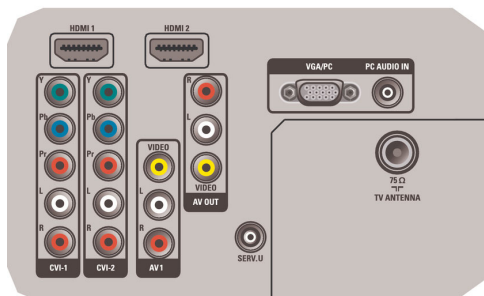

Multimedia Applications

- Playback Formats: MP3, JPEG Still pictures, MPEG1, MPEG4, RealMedia Video
- Playback enhancement: Picture slideshow

Tuner/Reception/Transmission

- Aerial Input: 75 ohm coaxial (IEC75)
- TV system: PAL B/G, PAL D/K
- Video Playback: NTSC, PAL
- Tuner bands: Hyperband, S-Channel, UHF, VHF
- Number of Preset Channels: 99

Connectivity

- AV 1: Audio L/R in, YPbPr
- AV 2: Audio L/R in, YPbPr
- AV 3: Audio L/R in, CVBS in
- Front / Side connections: HDMI v1.3, S-video in, CVBS in, Audio L/R in, Headphone Out, USB
- Other connections: Monitor out, CVBS, L/R (cinch), PC-in VGA + Audio L/R in
- HDMI 1: HDMI v1.3
- HDMI 2: HDMI v1.3
- EasyLink (HDMI-CEC): One touch play, EasyLink, Remote control pass-through, System audio

control, System standby

Power

- Ambient temperature: 5 °C to 40 °C
- Mains power: 110-240V; 50-60Hz
- Power consumption: 148 W
- Standby power consumption: (typical) <0.15W

Dimensions

- Set dimensions (W x H x D): 810 x 519 x 95 mm
- Set dimensions with stand (W x H x D): 810 x 570 x 230 mm
- Weight incl. Packaging: 17.5 kg
- Product weight: 10.5 kg
- Product weight (+stand): 12.5 kg
- Box dimensions (W x H x D): 1034 x 662 x 246 mm
- VESA wall mount compatible: 200 x 200 mm

Accessories

- Included accessories: Tabletop swivel stand, Power cord, Quick start guide, User Manual, Remote Control, 2 x AAA Batteries
- User Manual: Arabic, English, French, Malay, Thai, Traditional Chinese

Rear connectors

Side

Issue date 2019-06-28

Version: 5.5.6

12 NC: 8670 000 51771
EAN: 87 12581 47811 7

© 2019 Koninklijke Philips N.V.
All Rights reserved.

Specifications are subject to change without notice.
Trademarks are the property of Koninklijke Philips N.V.
or their respective owners.

www.philips.com